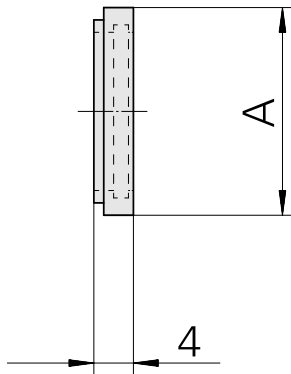

## Sealing washer ER16 7.5-8mm, for internal cooling lubricant supply

### Technical data

TH accessories category	Sealing washer
Mounting	ER16
Tool mounting	7.5-8mm
Collet type	ER 16