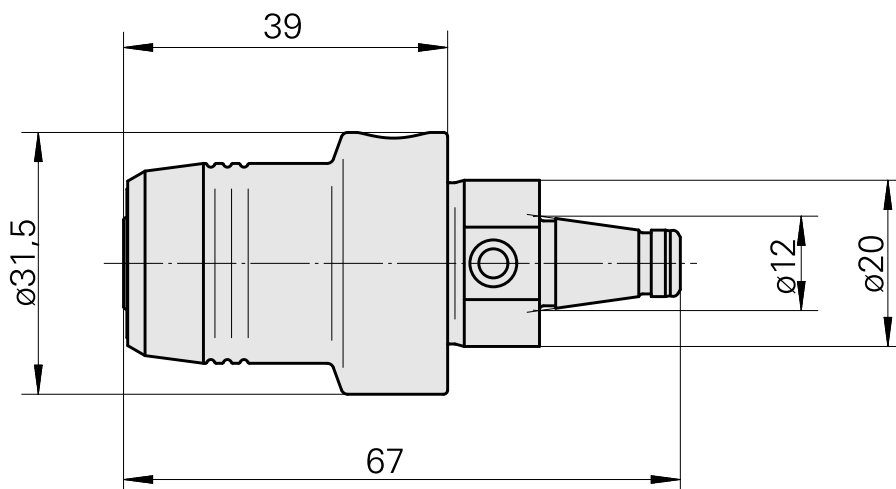

WFB 20-12 Hydraulic expansion chuck D6

Technical data

TH accessories category

WFB 20-12

Mounting

Hydraulic expansion chuck D6

Quick change inserts

hydraulic expan. mounting