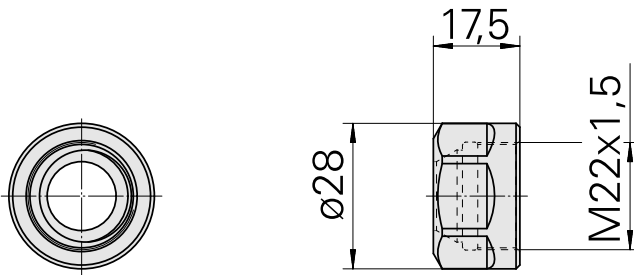

Clamping nut

Technical data

TH accessories category

Clamping nut

Mounting

ER16

Collet type

ER 16

Clamping nut type

Female thread

Documents

No downloads available for this product