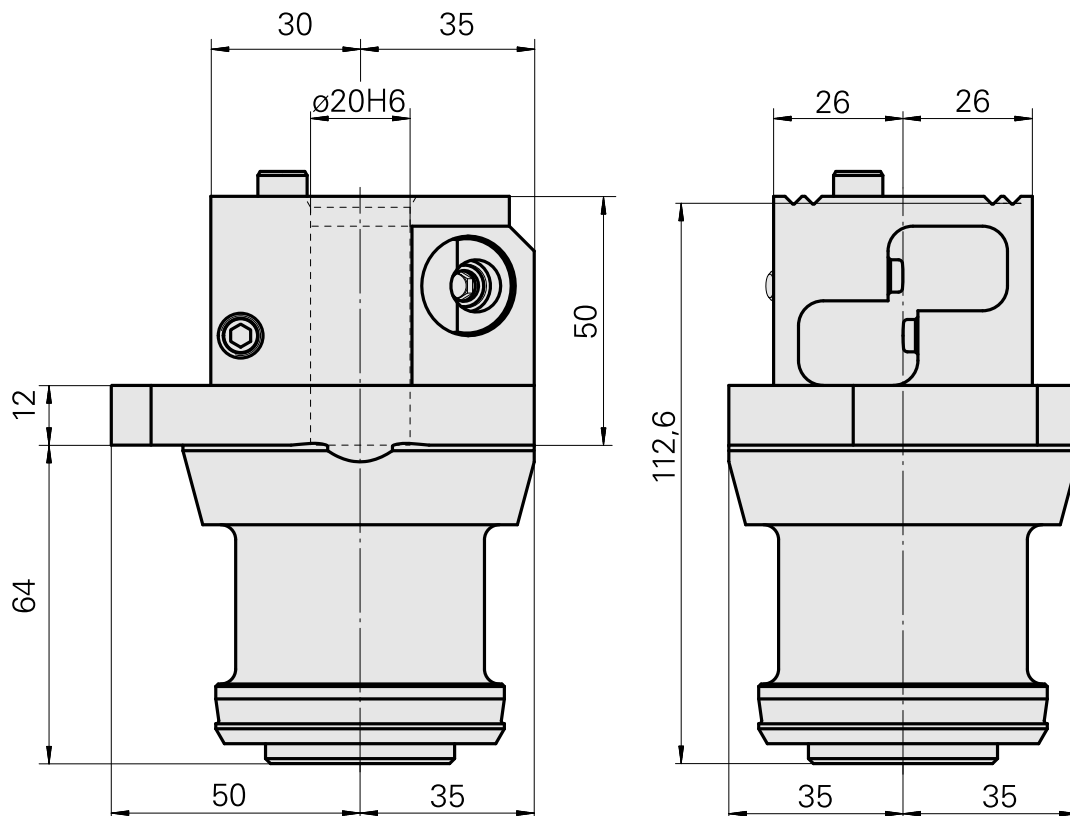

## Mount VDI20

### Technical data

TH accessories category

Adapter pre-adjustment block

Tool mounting

VDI 20