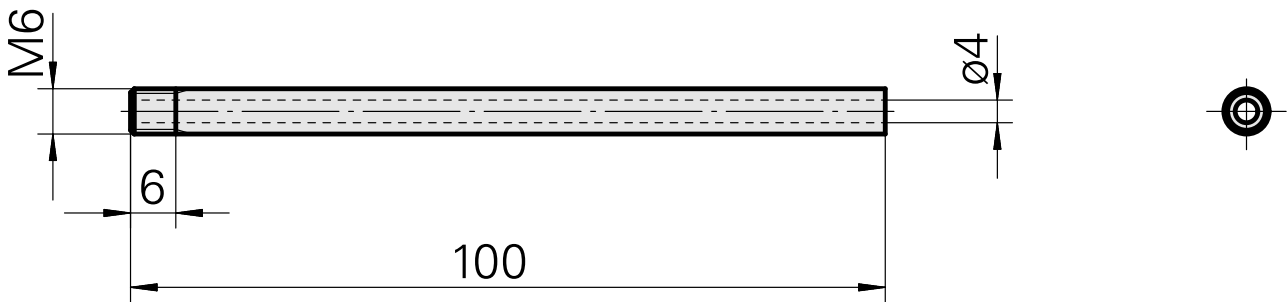

Coolant tube, L=100 mm (3.93")

Technical data

TH accessories category

Cooling lubricant tube

Mounting

M6

10346684
W9990559

INDEX