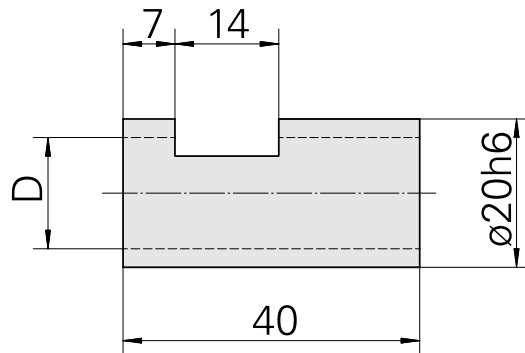

## Clamping sleeve D20/ 15mm

### Technische Daten

TH accessories category	Clamping sleeve
Mounting	D20
Tool mounting	15mm