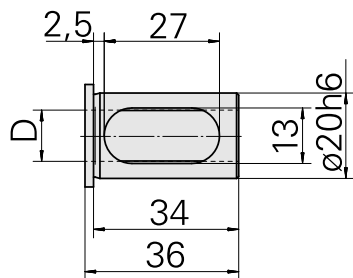

Mounting sleeve with collar D20/ 16mm

Technical data

TH accessories category	Mounting sleeve with collar
Mounting	D20
Tool mounting	16mm

Documents

No downloads available for this product