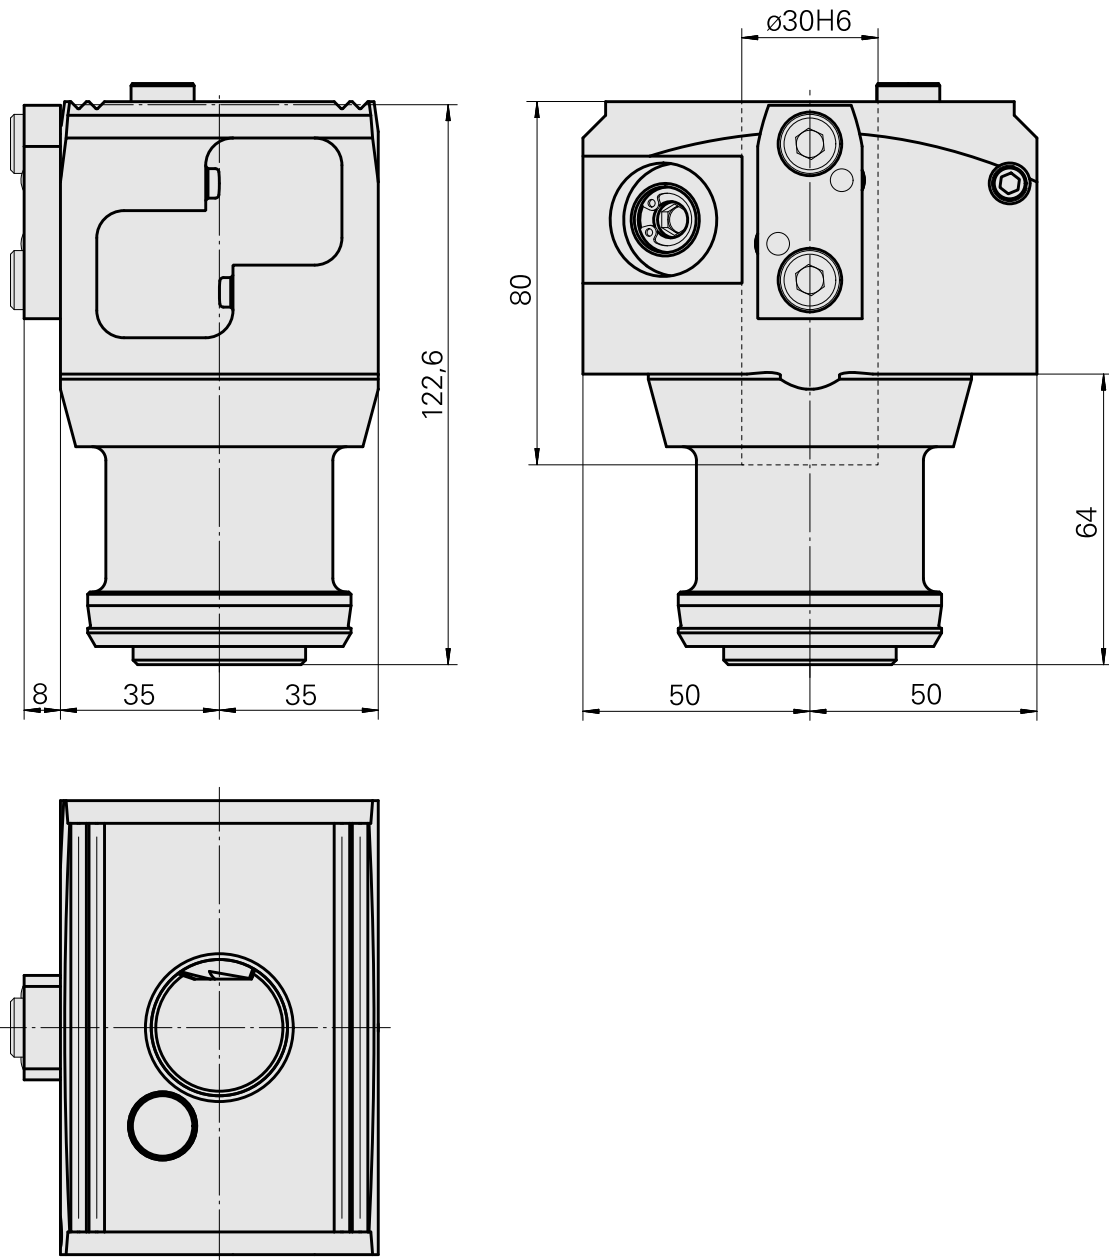

Mount VDI30

Technical data

TH accessories category

Adapter pre-adjustment block

Tool mounting

VDI 30

Documents

No downloads available for this product