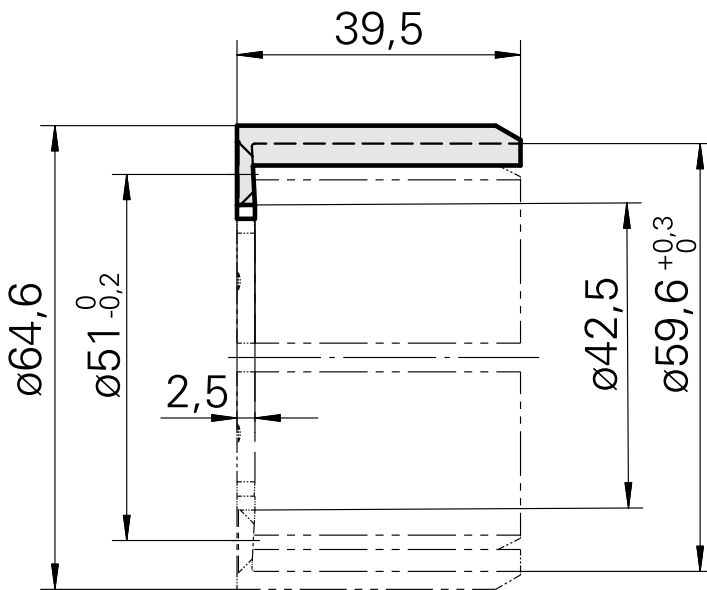

Cover plate Circular prism

Technical data

Shank TNL	Circular prism
Drive	not live
Fixation TNL	Central tensioning screw
INDEX TRAUB products	TNL12 • TNL12.2

10297555
950551

INDEX

Documents

No downloads available for this product