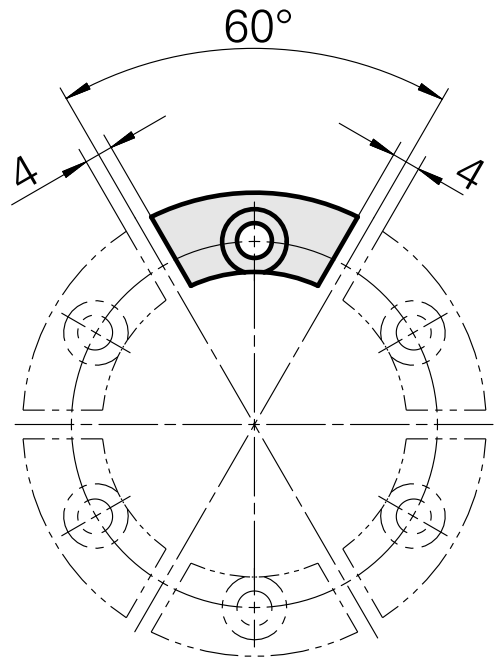

Cover plate Circular prism

Technical data

Shank TNL	Circular prism
Drive	not live
Fixation TNL	Central tensioning screw
INDEX TRAUB products	TNL12 • TNL12.2

10297555
950551

INDEX

Documents

No downloads available for this product