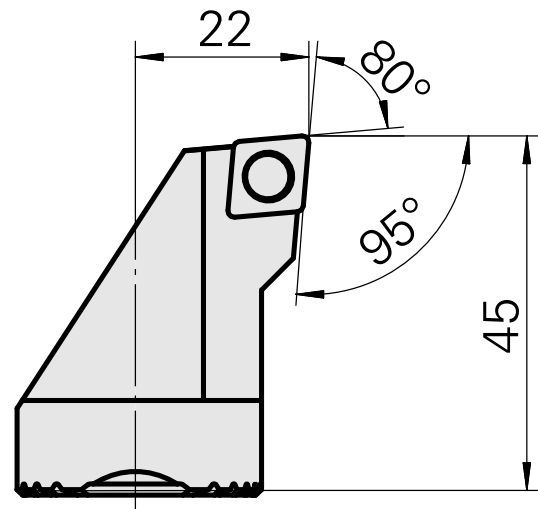

Boring head for CC.. 09T3..

Technical data

Mounting	for CC.. 09T3..
Cooling	internal
Pressure	50 bar
X [mm]	45 (1.77")
Z [mm]	22 (0.87)
INDEX TRAUB products	G220.3 • R200 • TNX65/42 • TNX220.3

Documents

No downloads available for this product

Accessories

Optional accessories

Other accessories

[Countersunk screw Wohlhaupter Nr. 115673](#)

Product ID : 10587078

Previous product ID : W00013.0026
