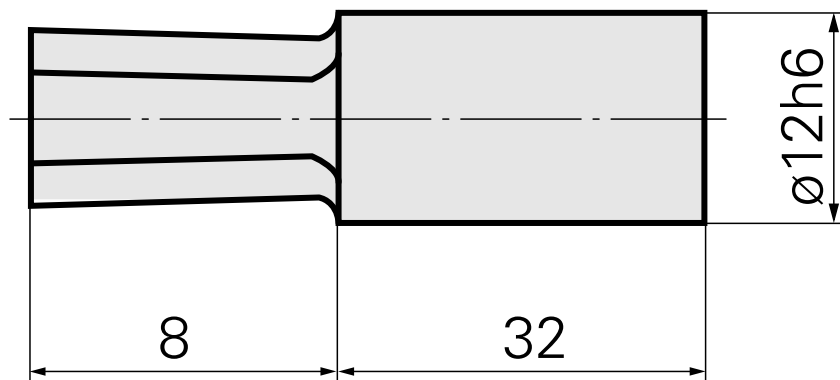

Broach SW2,5 mm

Technical data

| | |
|-------------------------|----------|
| TH accessories category | Broach |
| Mounting | SW2,5 mm |
| Tool mounting | 12mm |

Documents

No downloads available for this product