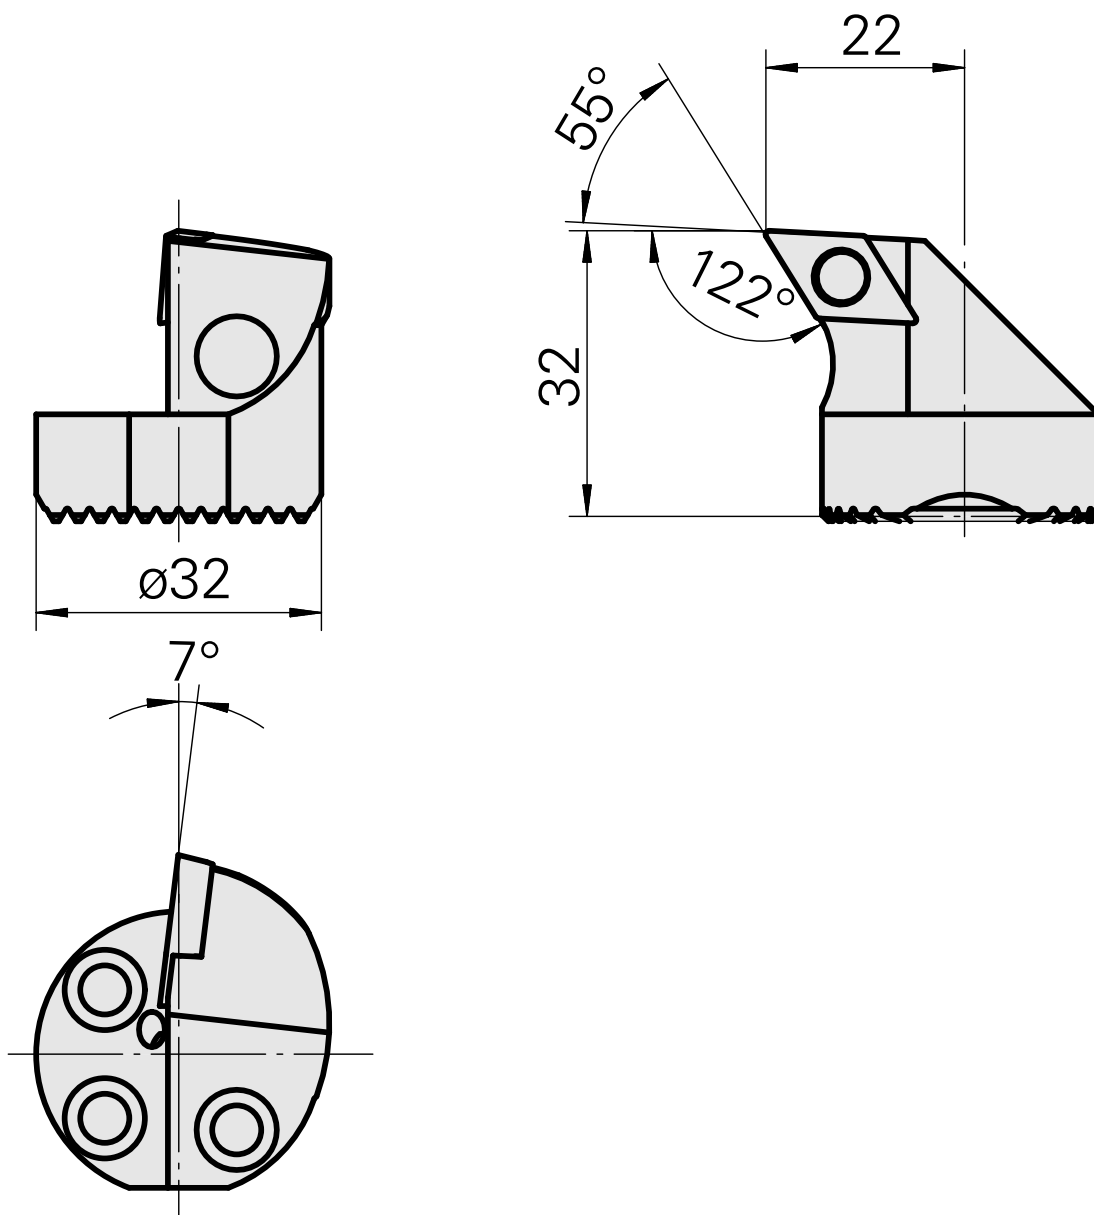

## Boring head for DC.. 11T3..

### Technical data

<b>Mounting</b>	for DC.. 11T3..
<b>Cooling</b>	internal
<b>Pressure</b>	50 bar
<b>X [mm]</b>	32 (1.26")
<b>Z [mm]</b>	22 (0.87)
<b>INDEX TRAUB products</b>	G220.3 • R200 • TNX65/42 • TNX220.3

### **Other accessories**

[Countersunk screw Wohlhaupter Nr. 115673](#)

Product ID : 10587078

Previous product ID : W00013.0026

---