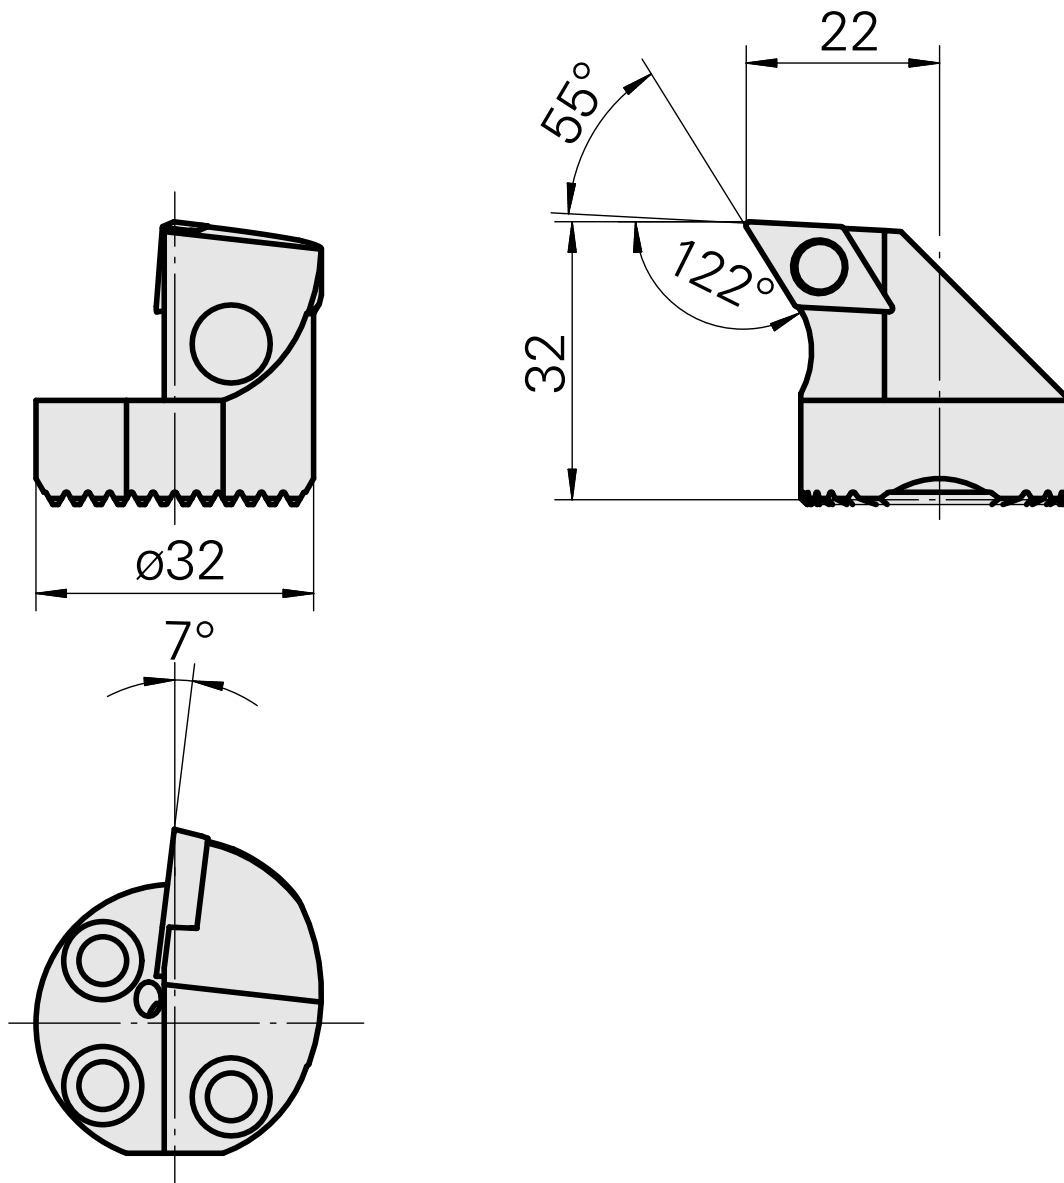

Boring head for DC.. 11T3..

Technical data

Mounting	for DC.. 11T3..
Cooling	internal
Pressure	50 bar
X [mm]	32 (1.26")
Z [mm]	22 (0.87)
INDEX TRAUB products	G220.3 • G220 • R200 • TNX65/42 • TNX220.3

Documents

No downloads available for this product

Accessories

Optional accessories

Other accessories

[Countersunk screw Wohlhaupter Nr. 115673](#)

Product ID : 10587078

Previous product ID : W00013.0026
