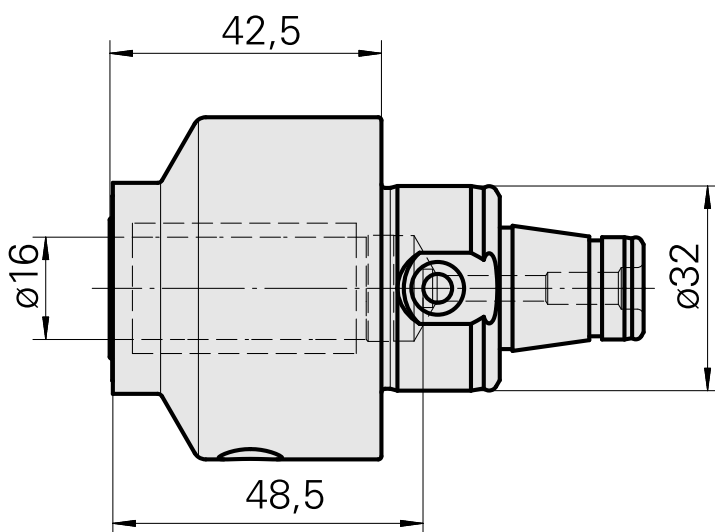

WFB 32-20 Hydraulic expansion chuck D16

Technical data

TH accessories category

WFB 32-20

Mounting

Hydraulic expansion chuck D16

Quick change inserts

hydraulic expan. mounting