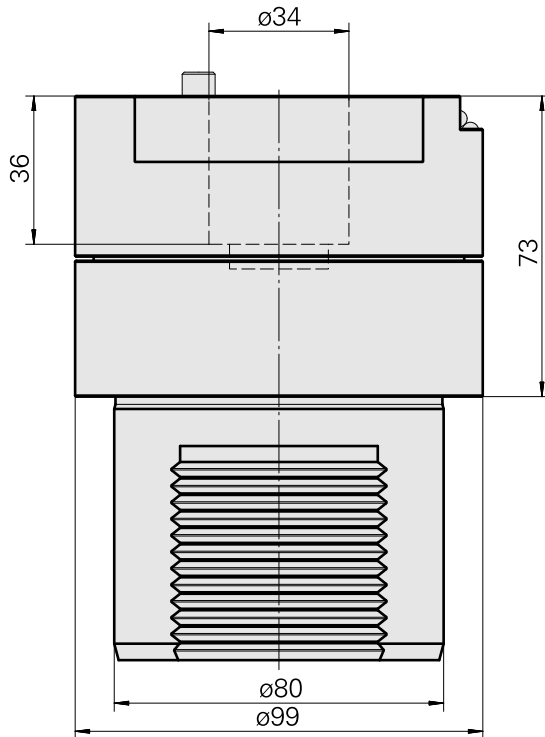

Adaptor D80/MS40P Direktaufnahme

Technical data

TH accessories category

Adapter for presetting units

Mounting

D80 for presetting devices

Tool mounting

Direct mounting MS40P