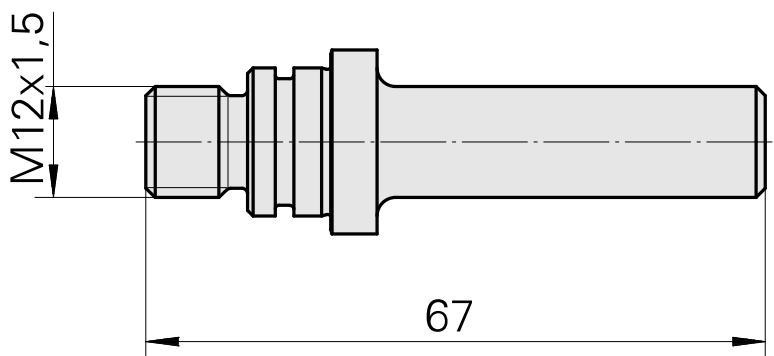

COOLANT TUBE COMPLETE

Technical data

There are currently no additional technical features stored for this product

10255957
989156

INDEX

Documents

No downloads available for this product