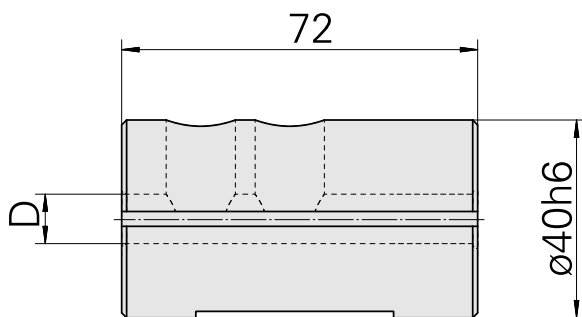

Mounting sleeve D40/ 6mm

Technical data

TH accessories category	Mounting sleeve
Mounting	D40
Tool mounting	6mm

Documents

No downloads available for this product