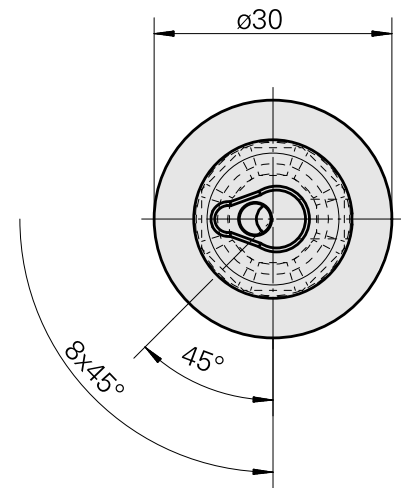

WFB 20-12 Horn Type 110

Technical data

TH accessories category

WFB 20-12

Mounting

Horn Type 110

Quick change inserts

Horn S-Mini