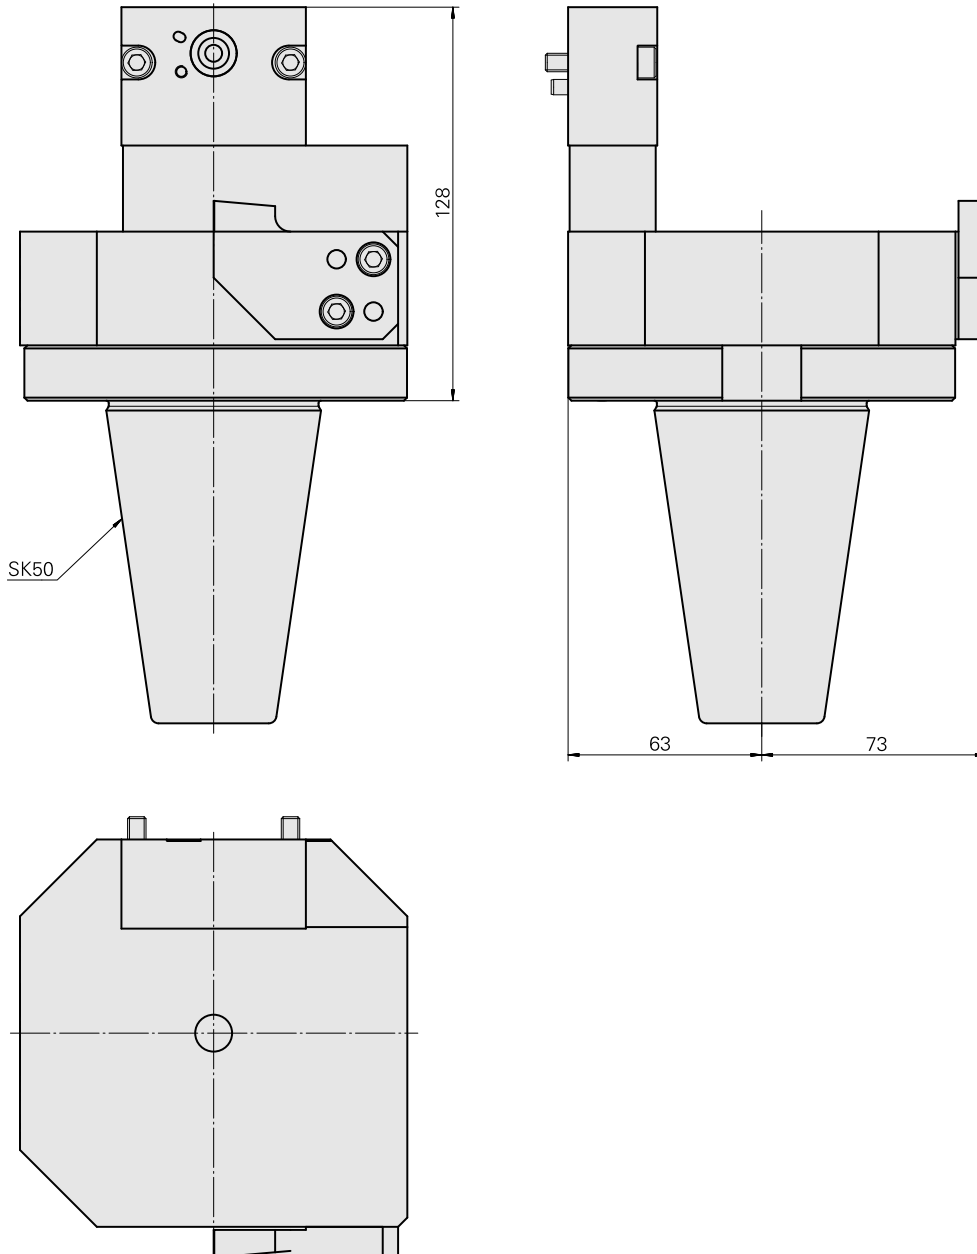

Presetting device

Technical data

TH accessories category

Adapter for presetting units

Mounting

SK50

Tool mounting

MS16 DrillGroovBlock

Documents

No downloads available for this product

Accessories

Optional accessories

Tool holder accessories

[Adapter plate, Rotated 90°](#)

Product ID : 10630218

Previous product ID : W9990900

TH accessories
category
Plate rear drilling unit
MS16