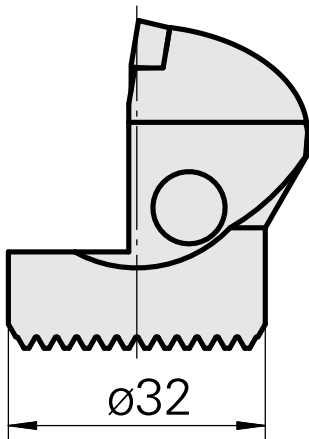

Boring head for DC.. 11T3..

Technical data

| | |
|----------------------|---|
| Mounting | for DC.. 11T3.. |
| Cooling | internal |
| Pressure | 50 bar |
| X [mm] | 40 (1.57") |
| Z [mm] | 22 (0.87) |
| INDEX TRAUB products | G220.3 • G220 • R200 • TNX65/42 • TNX220.3 |

Documents

No downloads available for this product

Accessories

Optional accessories

Other accessories

[Countersunk screw Wohlhaupter Nr. 115673](#)

Product ID : 10587078

Previous product ID : W00013.0026
