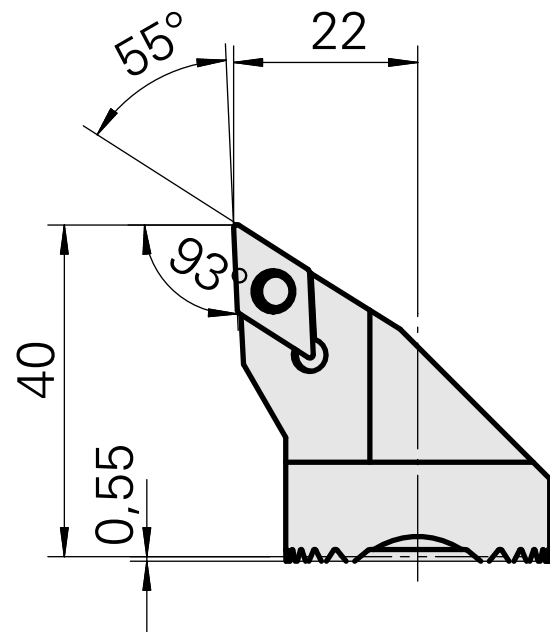

## Boring head for DC.. 11T3..

### Technical data

Mounting	for DC.. 11T3..
Cooling	internal
Pressure	50 bar
X [mm]	40 (1.57")
Z [mm]	22 (0.87)
INDEX TRAUB products	G220.3 • R200 • TNX65/42 • TNX220.3

### **Other accessories**

[Countersunk screw Wohlhaupter Nr. 115673](#)

Product ID : 10587078

Previous product ID : W00013.0026

---