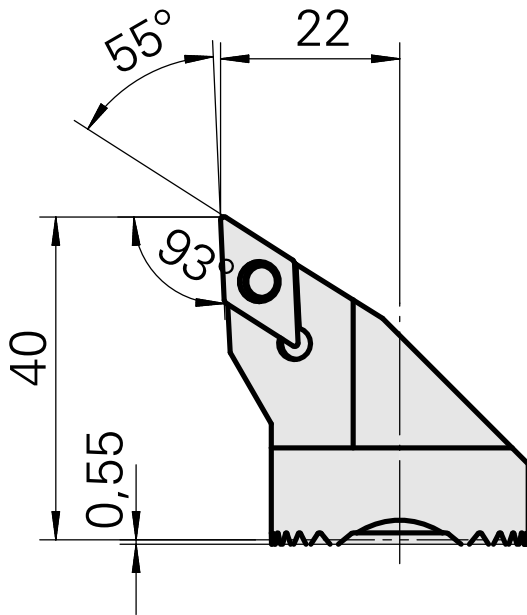

Boring head for DC.. 11T3..

Technical data

| | |
|----------------------|---|
| Mounting | for DC.. 11T3.. |
| Cooling | internal |
| Pressure | 50 bar |
| X [mm] | 40 (1.57") |
| Z [mm] | 22 (0.87) |
| INDEX TRAUB products | G220.3 • G220 • R200 • TNX65/42 • TNX220.3 |

Documents

No downloads available for this product

Accessories

Optional accessories

Other accessories

[Countersunk screw Wohlhaupter Nr. 115673](#)

Product ID : 10587078

Previous product ID : W00013.0026
