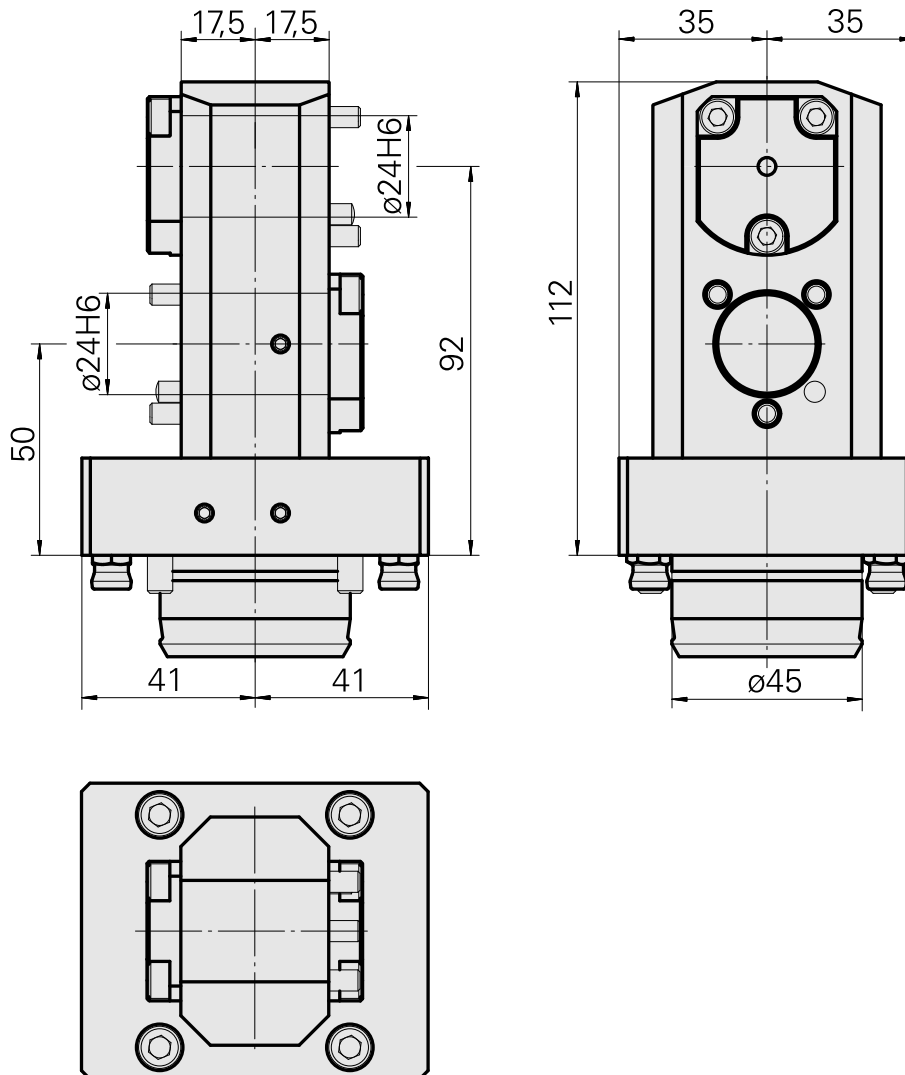

## Basic holder KPS 45 D24 (0.94 "), double

### Technical data

Shank KPS	KPS 45
Drive	not live
Cooling	internal
Mounting	D24
Pressure	80 bar
X [mm]	50 + 92 (1.97" + 3.62")
Y [mm]	-
Z [mm]	17.5 (0.69)
INDEX TRAUB products	TNL32-11 • TNL32