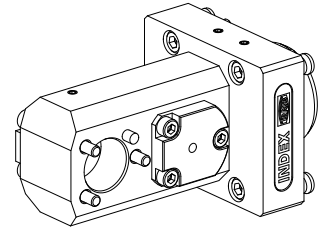

## Basic holder KPS 45 D24 (0.94 "), double

### Technical data

Shank KPS	KPS 45
Drive	not live
Cooling	internal
Mounting	D24
Pressure	80 bar
X [mm]	50 + 92 (1.97" + 3.62")
Y [mm]	-
Z [mm]	17.5 (0.69)
INDEX TRAUB products	TNL32-11 • TNL32