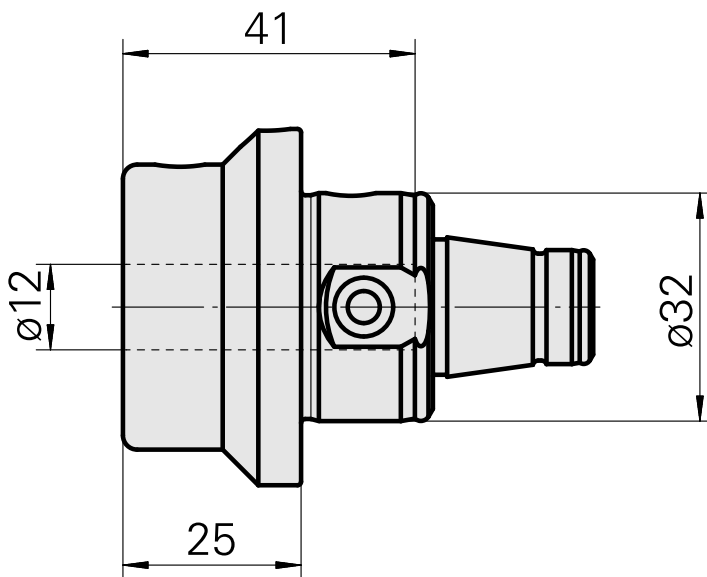

WFB 32-20 D12

Technical data

TH accessories category

WFB 32-20

Mounting

D12

Quick change inserts

Weldon mounting

Documents

No downloads available for this product

Accessories

Optional accessories

Other accessories

[Mounting sleeve with collar D12](#)

Product ID : 11060576

Previous product ID : W94280.21--

[Clamping sleeve D12](#)

Product ID : 10964938

Previous product ID : 993112.----
