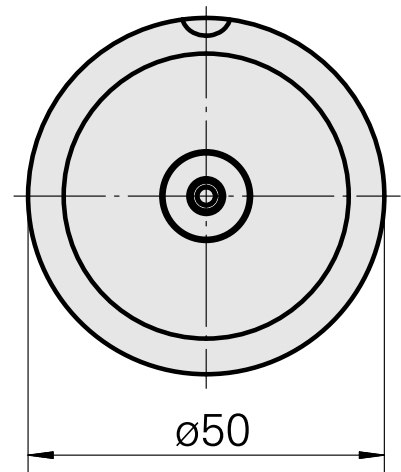

WFB 32-20 D12

Technical data

TH accessories category

WFB 32-20

Mounting

D12

Quick change inserts

Weldon mounting