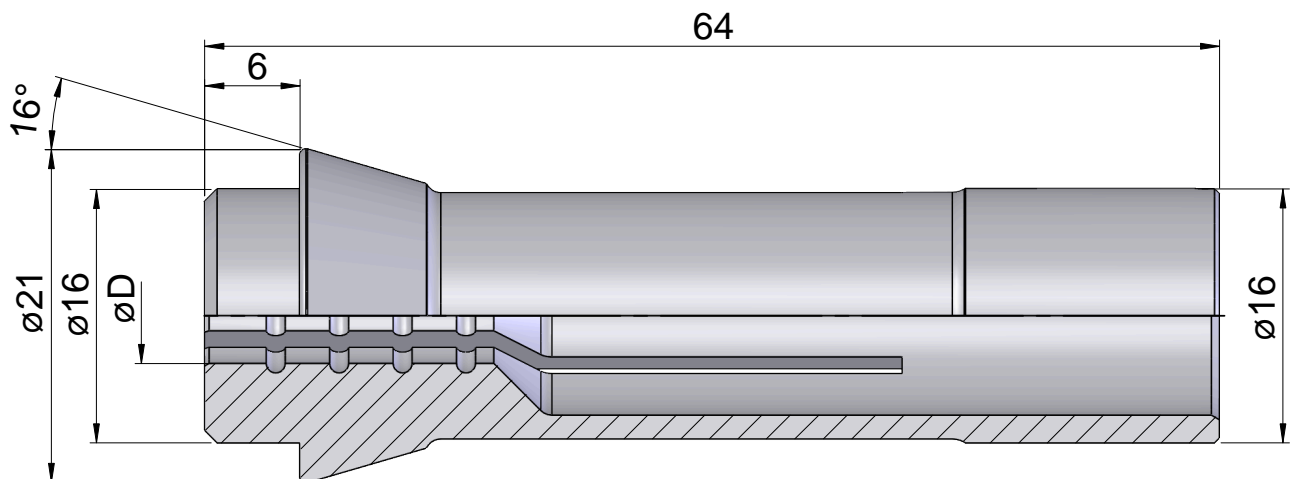

Clamping collet 1212E/F16 Ø=13,00

Technical data

There are currently no additional technical features stored for this product

Documents

No downloads available for this product