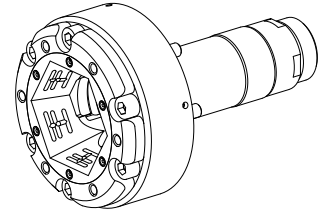

### Technical data

<b>INDEX TRAUB products</b>	TNL18
<b>Spindle clearance</b>	20mm
<b>Machining side</b>	Main spindle
<b>Ext. manufact. product feature</b>	Kombi Axfix
<b>manufacturer product line</b>	TOPlus chuck
<b>Spindle mounting</b>	Taper 1:4
<b>Clamping device size</b>	SK26
<b>manufacturer product line</b>	Hainbuch