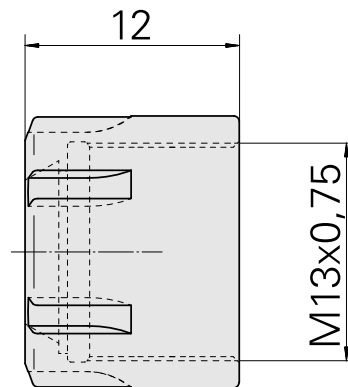

### Technical data

TH accessories category

Clamping nut

Mounting

ER11

Collet type

ER 11

Clamping nut type

Female thread diameter reduced

10212188  
326681

**INDEX**

---