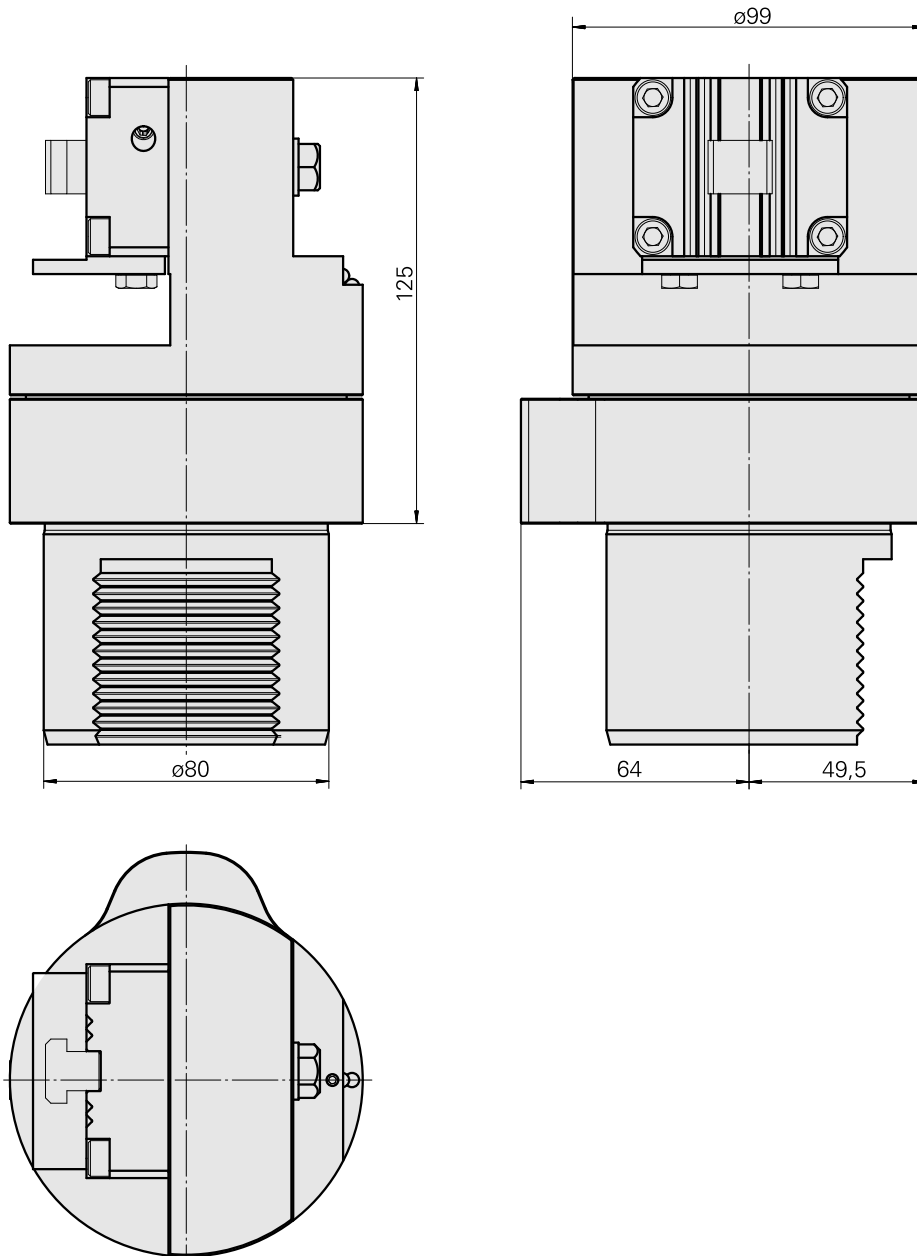

Presetting device D80/MS16 Stechschlitte

Technical data

TH accessories category

Adapter for presetting units

Mounting

D80 for presetting devices

Tool mounting

MS16 Grooving slide 6.0