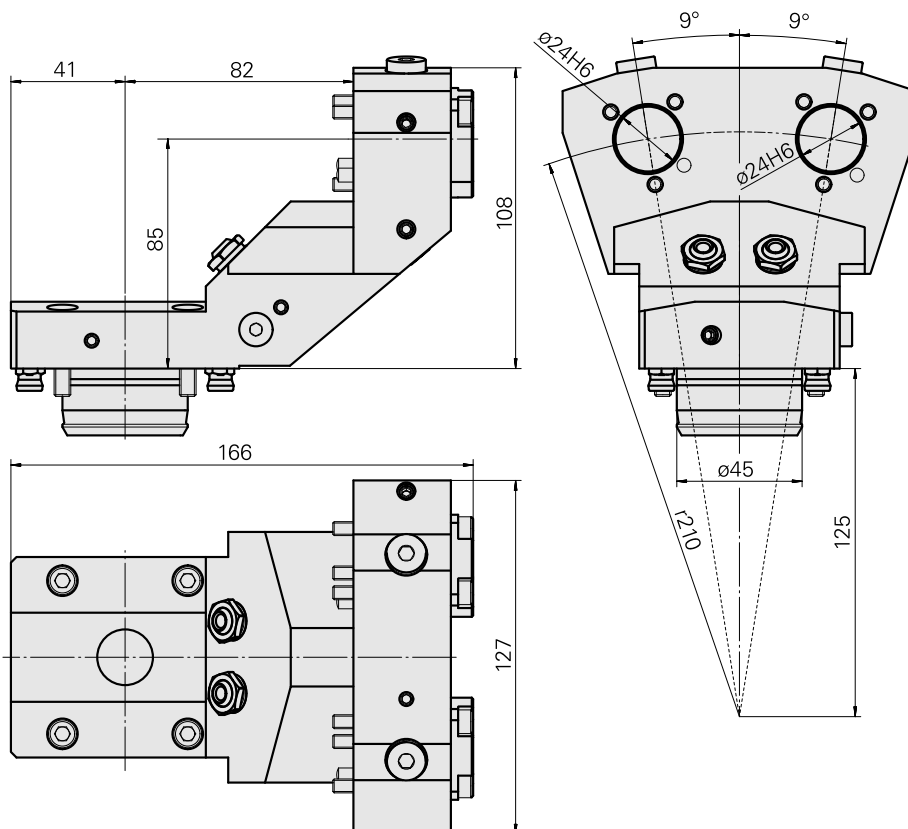

## Basic holder KPS 45 D24 (0.94 "), double

### Technical data

<b>Shank KPS</b>	KPS 45
<b>Drive</b>	not live
<b>Cooling</b>	external and internal
<b>Mounting</b>	D24
<b>Pressure</b>	80 bar, internal 120 bar opt.
<b>X [mm]</b>	85 (3.35")
<b>Y [mm]</b>	±9°
<b>Z [mm]</b>	-82 (-3.23)
<b>INDEX TRAUB products</b>	TNL32-11 • TNL32