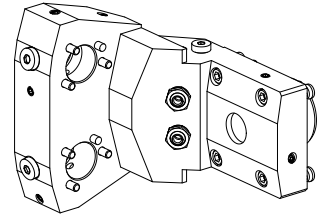

## Basic holder KPS 45 D24 (0.94 "), double

### Technical data

<b>Shank KPS</b>	KPS 45
<b>Drive</b>	not live
<b>Cooling</b>	external and internal
<b>Mounting</b>	D24
<b>Pressure</b>	80 bar, internal 120 bar opt.
<b>X [mm]</b>	85 (3.35")
<b>Y [mm]</b>	±9°
<b>Z [mm]</b>	-82 (-3.23)
<b>INDEX TRAUB products</b>	TNL32-11 • TNL32