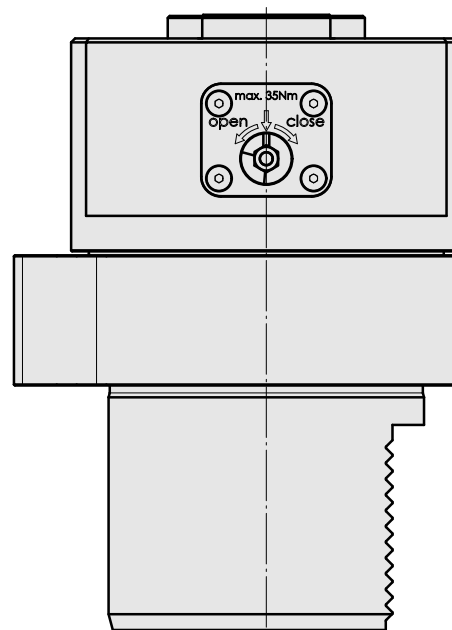

### Technical data

TH accessories category

Adapter for presetting units

Mounting

D80 for presetting devices

Tool mounting

CAPTO C3