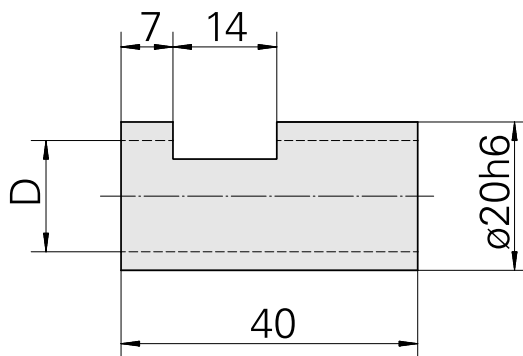

## Clamping sleeve D20/ 11mm

### Technical data

TH accessories category	Clamping sleeve
Mounting	D20
Tool mounting	11mm

10185063  
993120.1100

**INDEX**

---