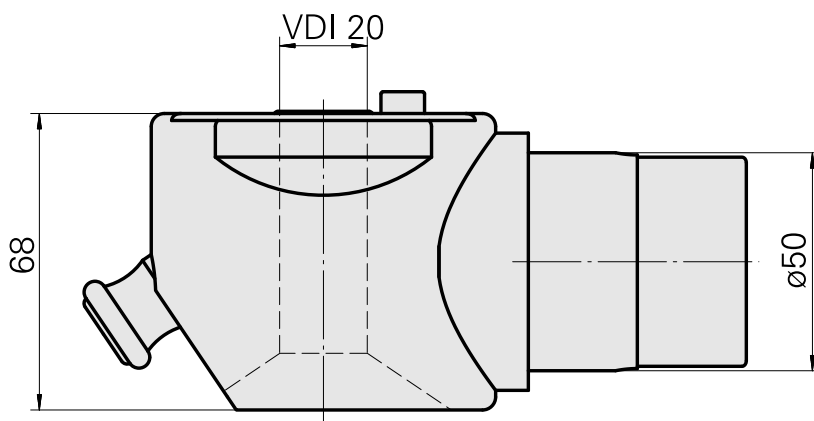

Adapter mounting aid VDI 20

Technical features

TH accessories category

Adapter mounting aid

Tool mounting

VDI 20

10180538
W9990522

INDEX