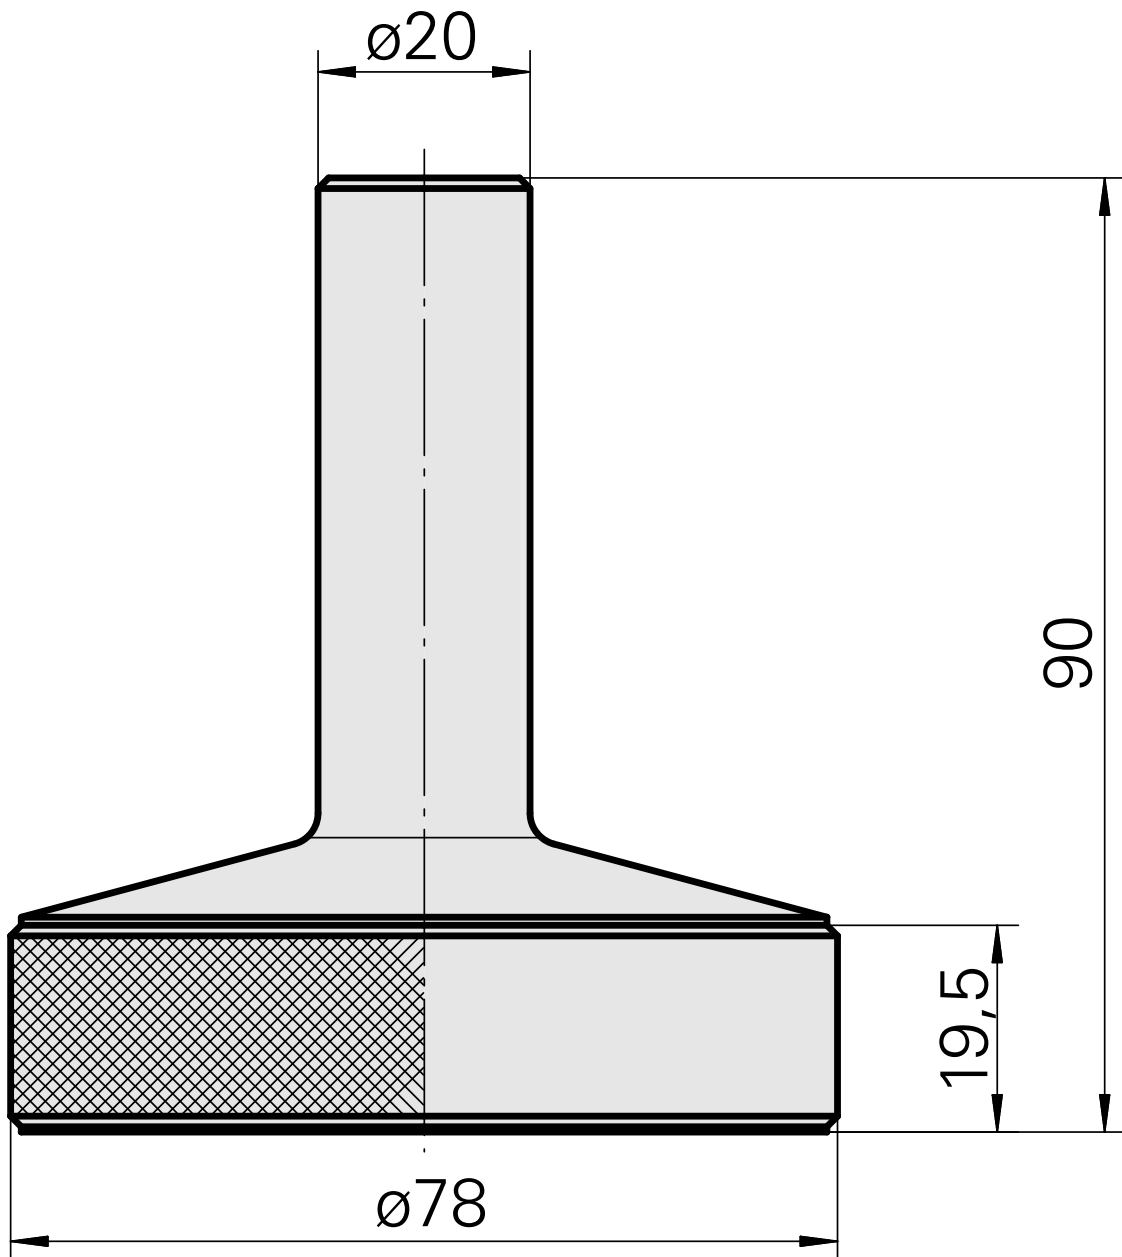

WFB 20-12 WFB 20-12, adapter for shrinking device

Technical data

TH accessories category

WFB 20-12

Mounting

WFB 20-12

Quick change inserts

miscell mounting