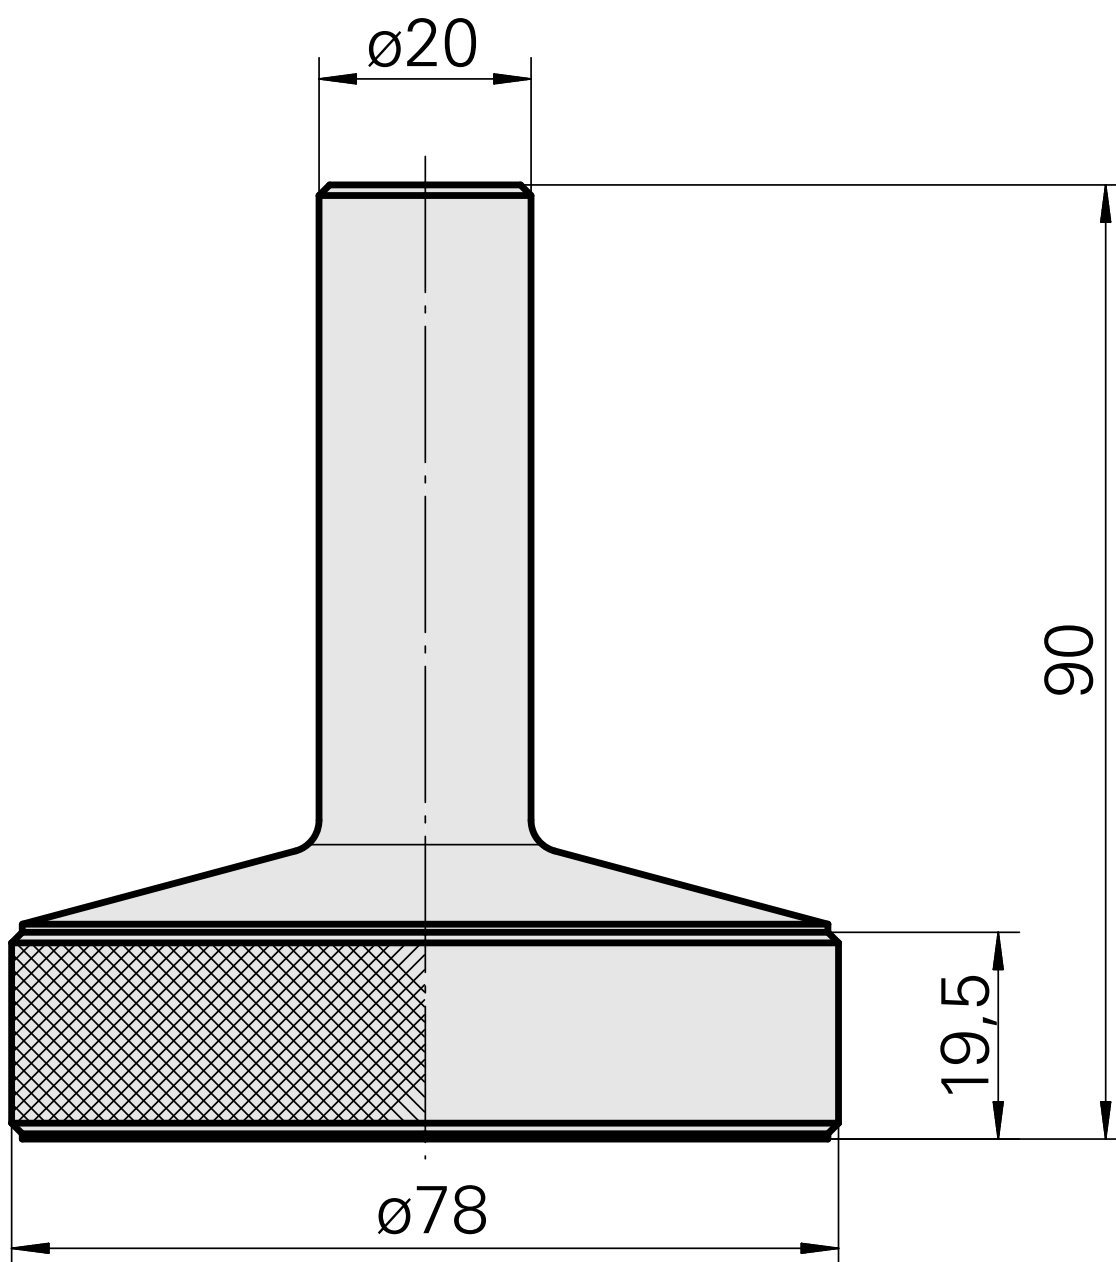

WFB 20-12 WFB 20-12, adapter for shrinking device

Données techniques

TH accessories category

WFB 20-12

Mounting

WFB 20-12

Quick change inserts

miscell mounting