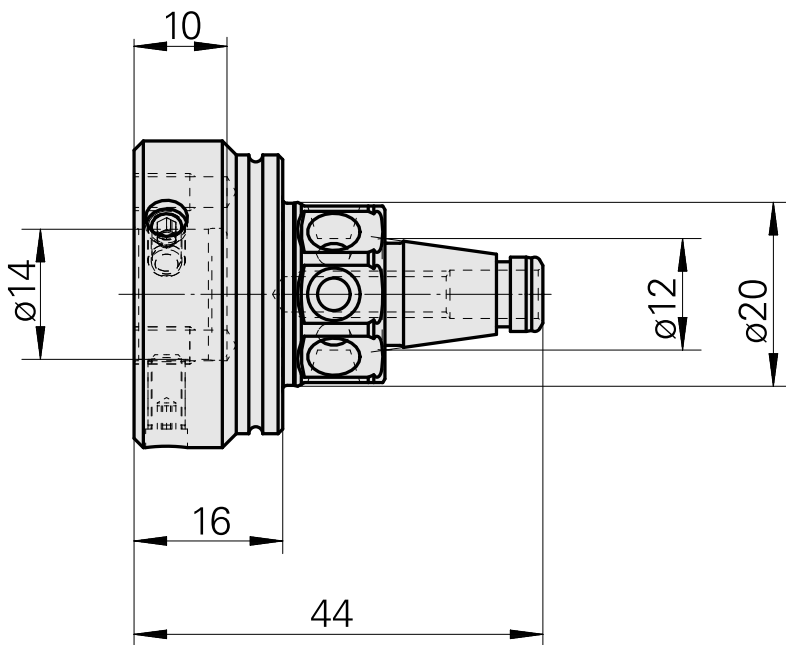

WFB 20-12 D14, adapter for broaching tool

Technical data

TH accessories category

WFB 20-12

Mounting

D14

Quick change inserts

miscell mounting

Documents

No downloads available for this product

Accessories

Optional accessories

Other accessories

[Broaching/ Slotting toolholder D40](#)

Product ID : 10304370

Previous product ID : 983306

[Broach tool hol,intern. D12](#)

Product ID : 10172224

Previous product ID : 983305
