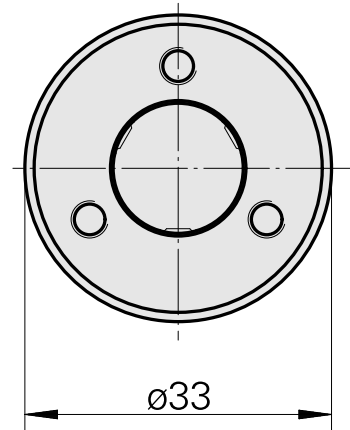

WFB 20-12 D14, adapter for broaching tool

Technical data

TH accessories category

WFB 20-12

Mounting

D14

Quick change inserts

miscell mounting

[Broach tool hol,intern. D12](#)

Product ID : 10172224

Previous product ID : 983305
