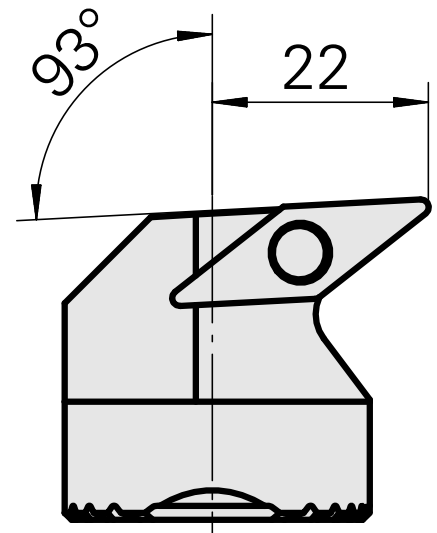

## Boring head for VC.. 1604..

### Technical data

|                             |   |
|-----------------------------|---|
| <b>Mounting</b>             | for VC.. 1604..                               |
| <b>Cooling</b>              | internal                                      |
| <b>Pressure</b>             | 50 bar  |
| <b>X [mm]</b>               | 32 (1.26")                                    |
| <b>Z [mm]</b>               | 22 (0.87)                                     |
| <b>INDEX TRAUB products</b> | G220.3 • G220 • R200 • TNX65/42 •<br>TNX220.3 |