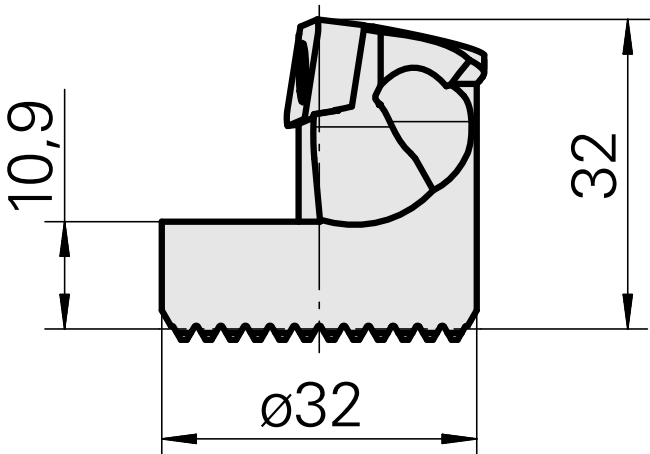

## Boring head for VC.. 1604..

### Technical data

|                             |   |
|-----------------------------|---|
| <b>Mounting</b>             | for VC.. 1604..                               |
| <b>Cooling</b>              | internal                                      |
| <b>Pressure</b>             | 50 bar  |
| <b>X [mm]</b>               | 32 (1.26")                                    |
| <b>Z [mm]</b>               | 22 (0.87)                                     |
| <b>INDEX TRAUB products</b> | G220.3 • G220 • R200 • TNX65/42 •<br>TNX220.3 |