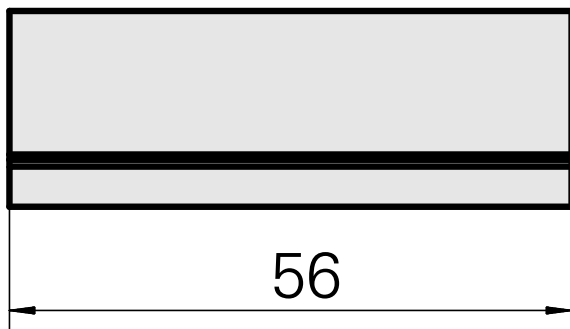

## Angle, Height 4 mm, Width 4 mm

### Technical data

TH accessories category

Compensation bracket

Mounting

Square 20x20