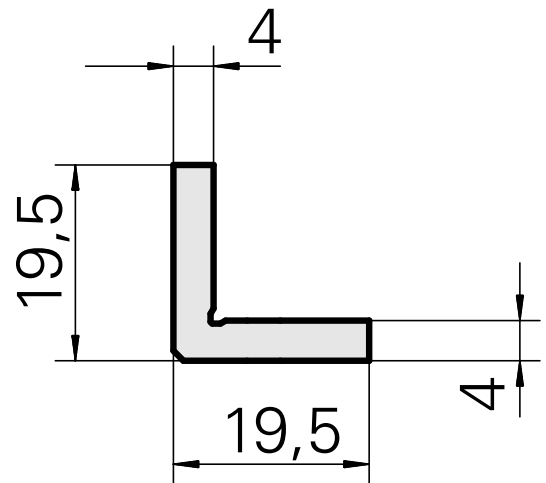

## Angle, Height 4 mm, Width 4 mm

### Technical data

TH accessories category

Compensation bracket

Mounting

Square 20x20