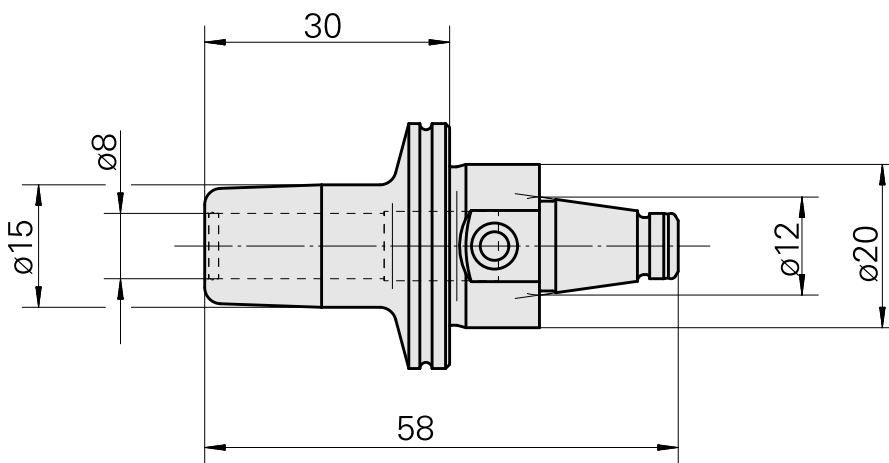

WFB 20-12 Shrink-fit mounting D8

Technical data

TH accessories category

WFB 20-12

Mounting

Shrink-fit mounting D8

Quick change inserts

shrink-fit mounting

Documents

No downloads available for this product

Accessories

Optional accessories

Other accessories

[Adjusting screw M 5x15](#)

Product ID : 10491071

Previous product ID : 326794
