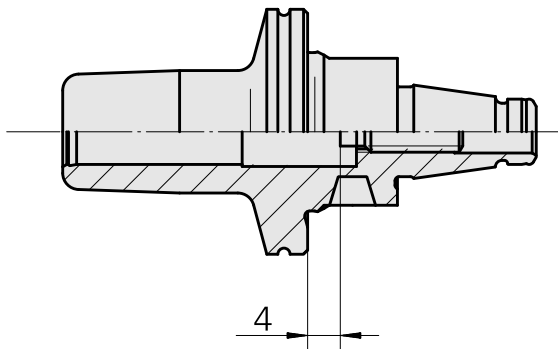

WFB 20-12 Shrink-fit mounting D8

Technical data

TH accessories category

WFB 20-12

Mounting

Shrink-fit mounting D8

Quick change inserts

shrink-fit mounting