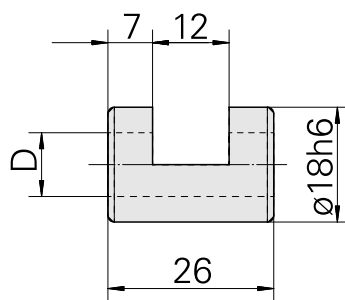

## Clamping sleeve D18/ 8mm

### Technical data

TH accessories category	Clamping sleeve
Mounting	D18
Tool mounting	8mm

10125909  
993118.0800

**INDEX**

---