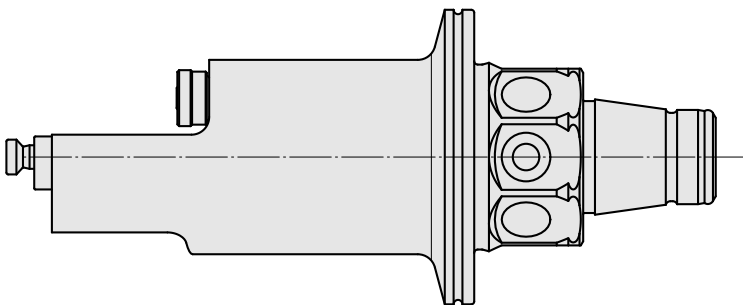

WFB 32-20 Horn Type B114, left

Technical data

TH accessories category

WFB 32-20

Mounting

Horn Type B114, left

Quick change inserts

Horn S-Mini