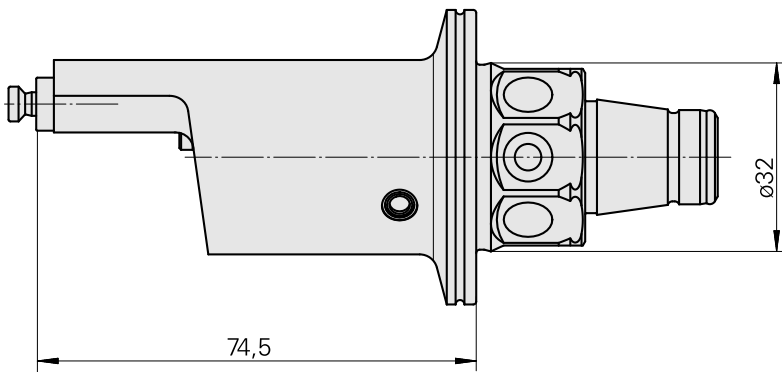

WFB 32-20 Horn Type B114, left

Technical data

TH accessories category

WFB 32-20

Mounting

Horn Type B114, left

Quick change inserts

Horn S-Mini