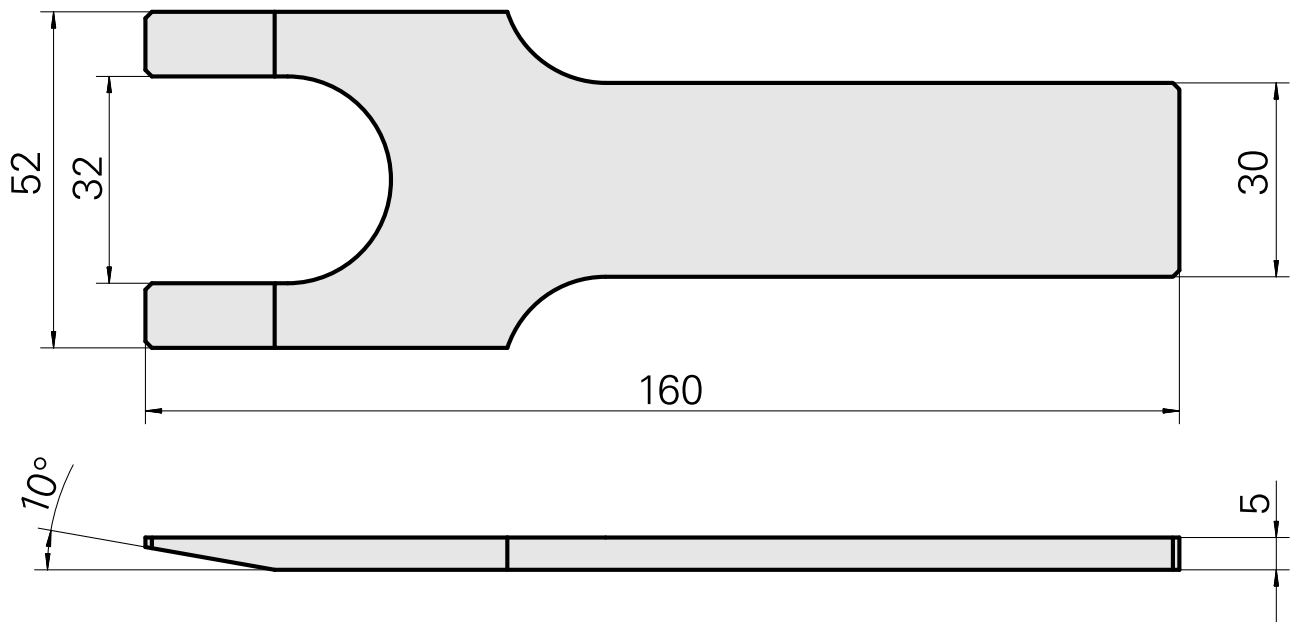

## Extractor device

### Technical data

TH accessories category

Puller

Mounting

SK30

10100780  
L35231.60

**INDEX**

---