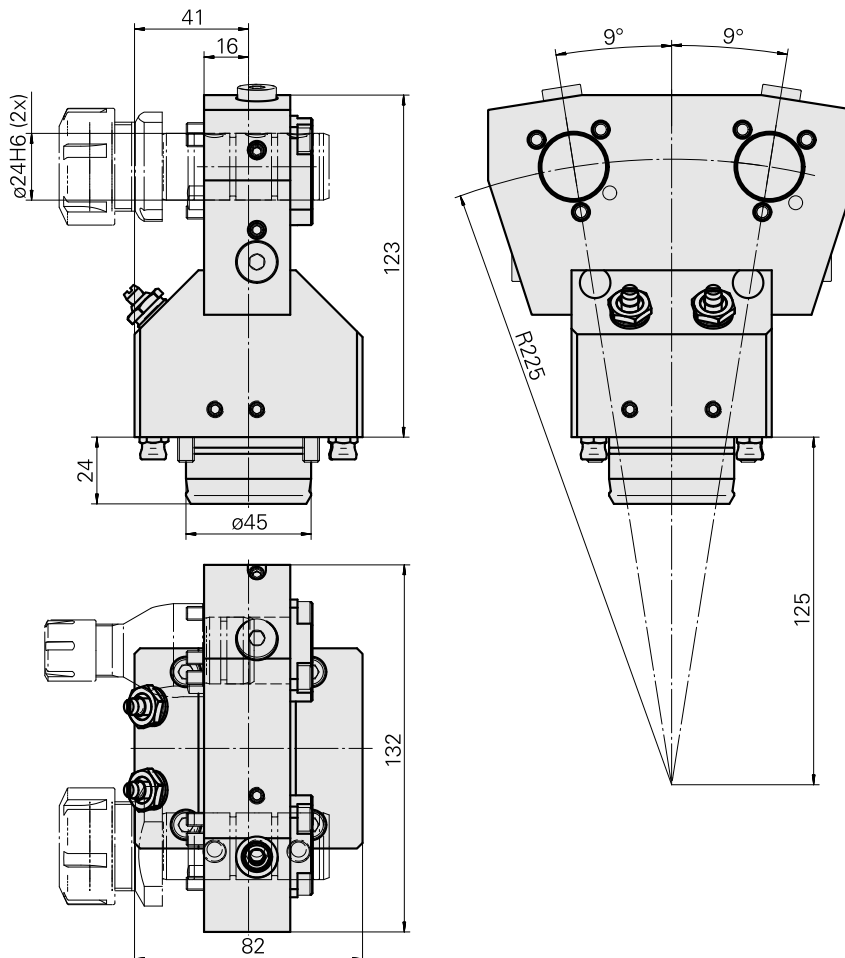

## Basic holder KPS 45 D24 (0.94 "), double

### Características técnicas

Shank KPS	KPS 45
Drive	not live
Cooling	external and internal
Mounting	D24
Pressure	80 bar
X [mm]	100 (3.94")
Y [mm]	±9°
Z [mm]	16 (0.63)
INDEX TRAUB products	ABC65 • TNK42/65 • TNL32-11 • TNL32