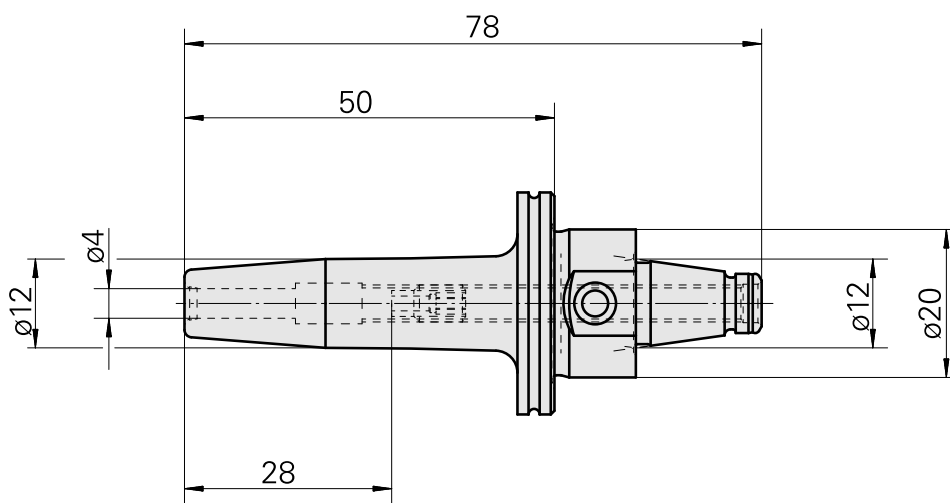

WFB 20-12 Shrink-fit mounting D4

Technical data

TH accessories category

WFB 20-12

Mounting

Shrink-fit mounting D4

Quick change inserts

shrink-fit mounting

Documents

No downloads available for this product

Accessories

Optional accessories

Other accessories

[Adjusting screw M 5x10](#)

Product ID : 10674886

Previous product ID : 326793
