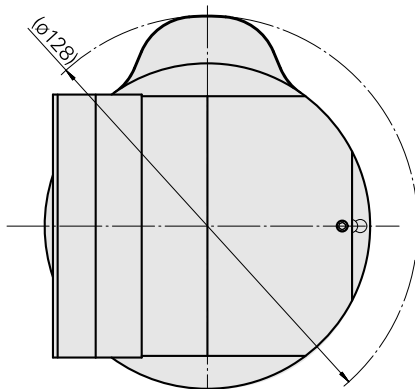

Presetting device D80/MS32/MS40 Quersch

Technical data

TH accessories category

Adapter for presetting units

Mounting

D80 for presetting devices

Tool mounting

MS32/MS40 Cross slide