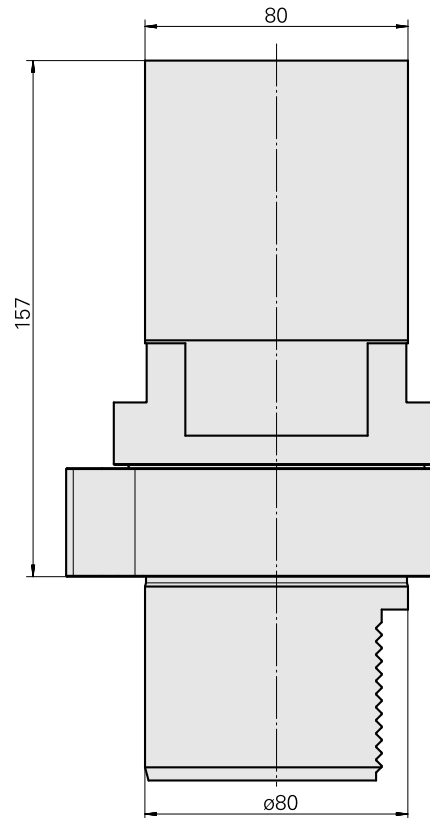

Presetting device D80/MS32/MS40 Quersch

Technical data

TH accessories category

Adapter for presetting units

Mounting

D80 for presetting devices

Tool mounting

MS32/MS40 Cross slide