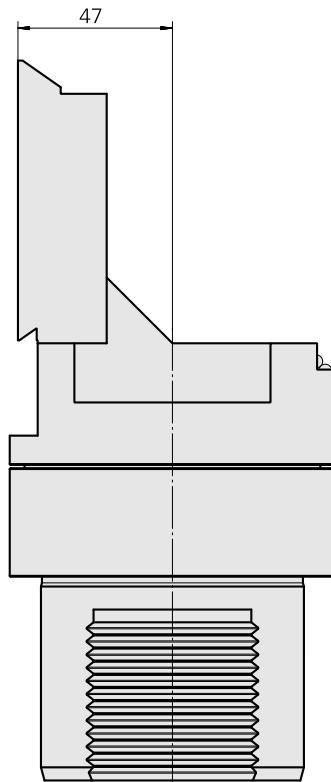

Presetting device D80/MS32/MS40 Quersch

Technical data

TH accessories category

Adapter for presetting units

Mounting

D80 for presetting devices

Tool mounting

MS32/MS40 Cross slide