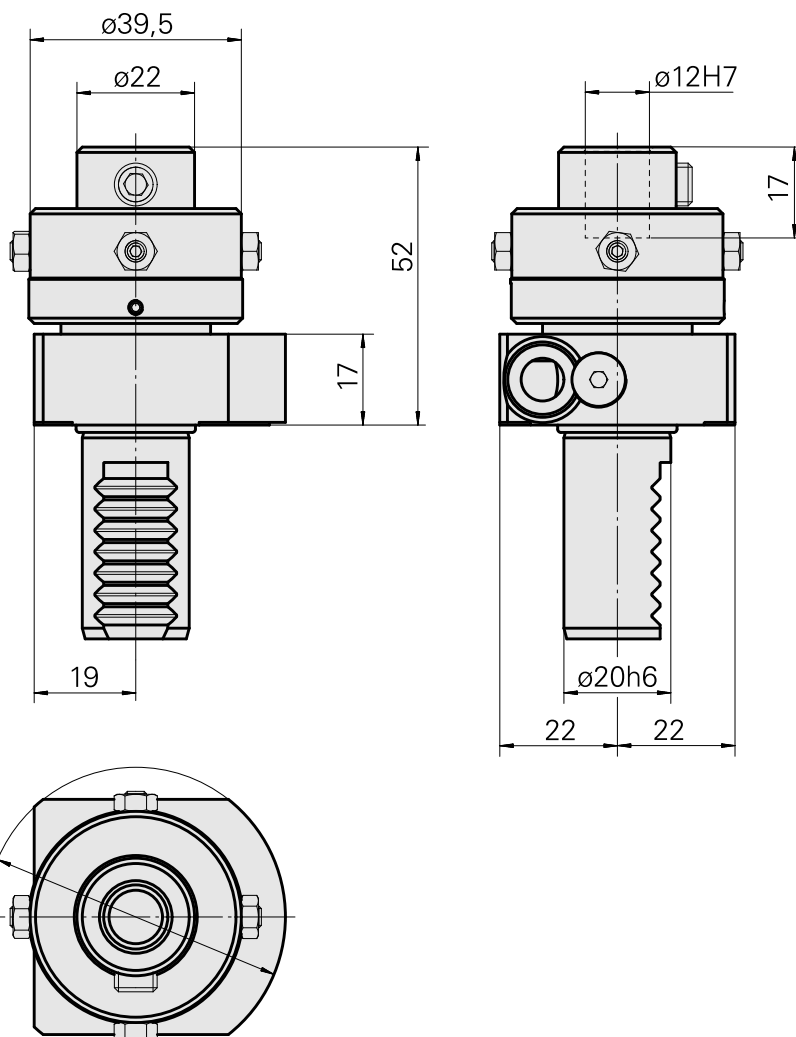

Porta-ferramentas de alargar VDI 20 D12, ajustável

Technical data

Shank VDI	VDI 20
Drive	not live
Fixation VDI	none
Cooling	external
Pressure	20 bar
Mounting	D12
reversible 180°	no
X [mm]	52 (2.05")
Y [mm]	—
Z [mm]	—

Documents

No downloads available for this product

Accessories

Optional accessories

Other accessories

[Clamping sleeve D12](#)

Product ID : 10964938

Previous product ID : 993112.----
