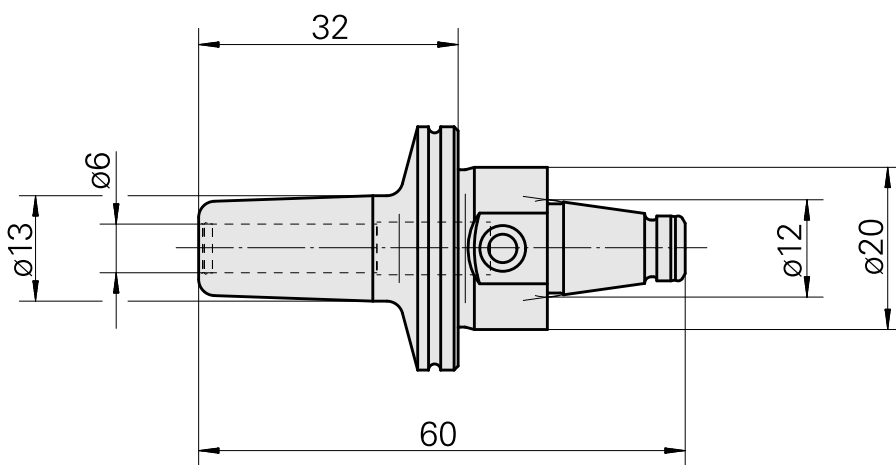

### Technical data

TH accessories category

WFB 20-12

Mounting

Shrink-fit mounting D6

Quick change inserts

shrink-fit mounting

### **Other accessories**

[Adjusting screw M 5x15](#)

Product ID : 10491071

Previous product ID : 326794

---