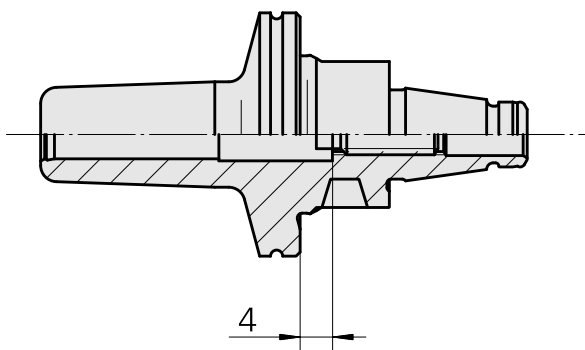

### Technical data

TH accessories category

WFB 20-12

Mounting

Shrink-fit mounting D6

Quick change inserts

shrink-fit mounting