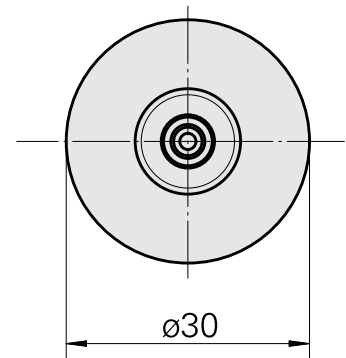

### Technical data

TH accessories category

WFB 20-12

Mounting

Shrink-fit mounting D6

Quick change inserts

shrink-fit mounting