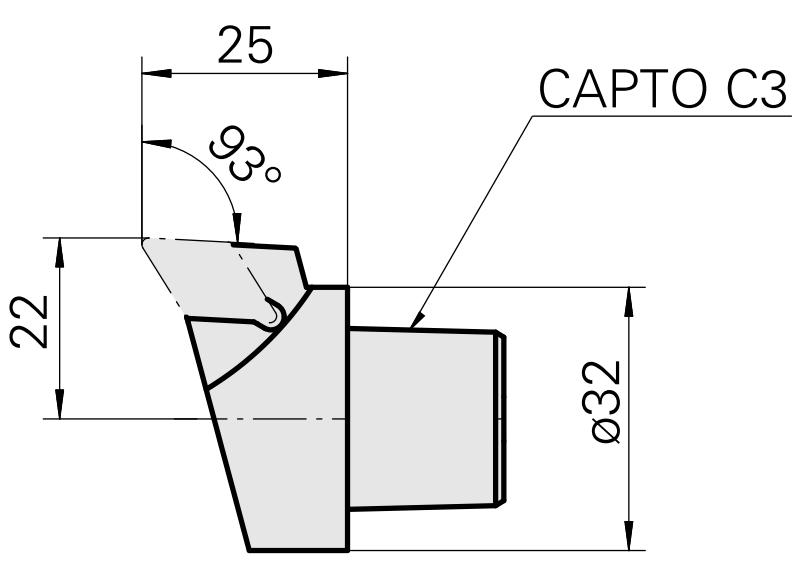

## INDEX CAPTO C3 for DC.. 11T3.., left, without gripper groove

### Technical data

TH accessories category

INDEX CAPTO C3

Mounting

for DC.. 11T3..

Quick change inserts

Turning tool holder