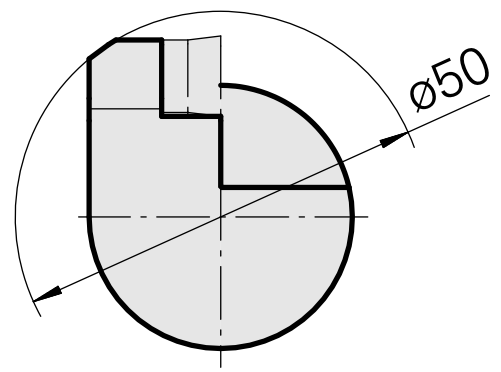

## INDEX CAPTO C3 for DC.. 11T3.., left, without gripper groove

### Technical data

TH accessories category

INDEX CAPTO C3

Mounting

for DC.. 11T3..

Quick change inserts

Turning tool holder