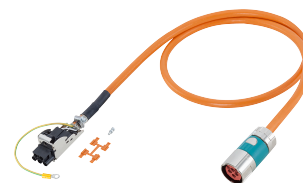

Cable

Technical data

Electrical assemblies	Electr. assembly lines
Length	5500 Millimeter
Cross-section	1.5 Square millimeter
Number of wires/poles (ST)	6 Piece
Voltage	600 Volt
Plug connection/type	M23 (size 1 / encoder) OG - orange
Shield	yes - shielded
Insulating material	PUR