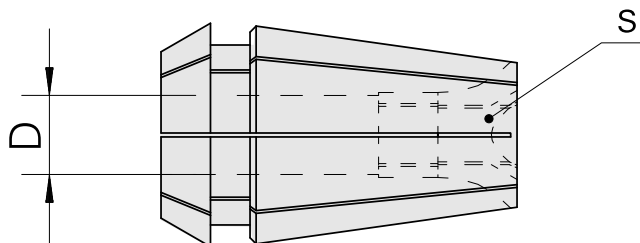

ER-Collet chuck for taps ER 11-GB 4.5mm

Technical data

TH accessories category	ER-Collet chuck for taps
Mounting	ER11
Tool mounting	4.5mm
Collet type	ER 11-GB

10058767
326892

INDEX

Documents

No downloads available for this product