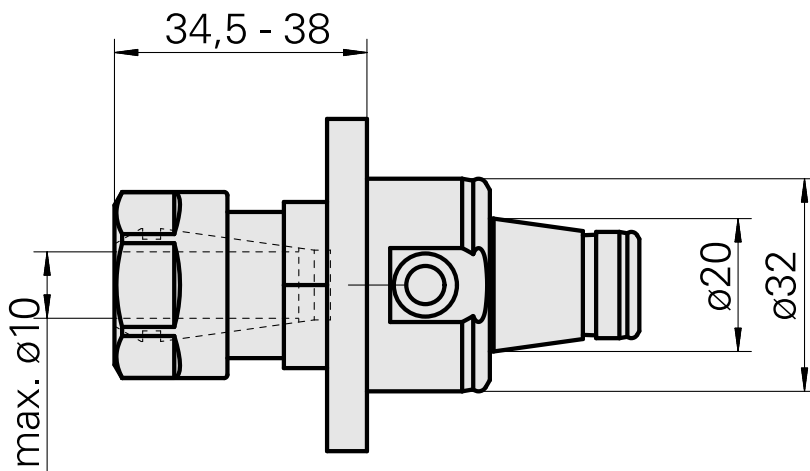

WFB 32-20 ER16

Technical data

TH accessories category

WFB 32-20

Mounting

ER16

Quick change inserts

collet mounting

Documents

No downloads available for this product

Accessories

Required for operation

[Spanner](#)

Product ID : 10966369

Previous product ID : 490219.0161

TH accessories category Tool	Mounting ER16	Collet type ER 16	Clamping nut type Female thread
Tools for Collet chucks Clamping nut wrench			

Optional accessories

Tool holder accessories

[Clamping nut](#)

Product ID : 10378189

Previous product ID : 901939.01

TH accessories category Clamping nut	Mounting ER16	Collet type ER 16	Clamping nut type Female thread
---	------------------	----------------------	------------------------------------