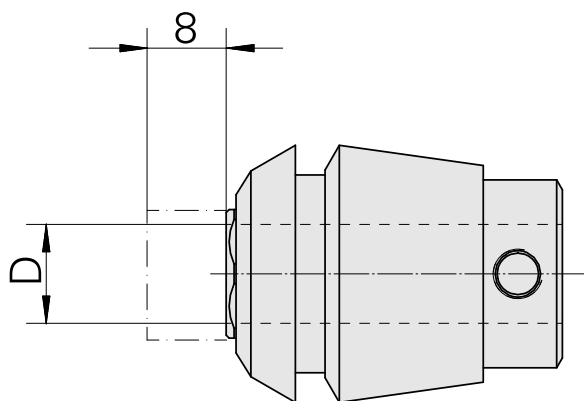

## ER-Collet chuck for taps ET 1-25 9mm

### Technical data

TH accessories category	ER-Collet chuck for taps
Mounting	ER25
Tool mounting	9mm
Collet type	ET 1-25

10050464  
322466

**INDEX**

---