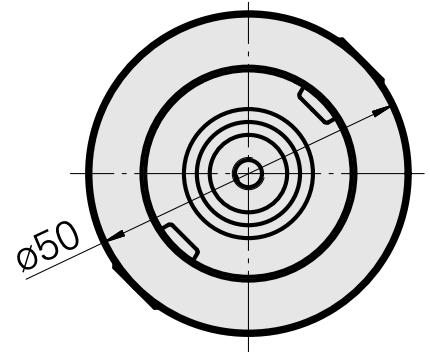

### Technical data

Drive	not live
Cooling	internal
Mounting	WFB 32-20
Pressure	80 bar
X [mm]	-
Y [mm]	-
Z [mm]	-
INDEX TRAUB products	ABC65 • TNK42/65 • TNL32-11 • TNL32

---