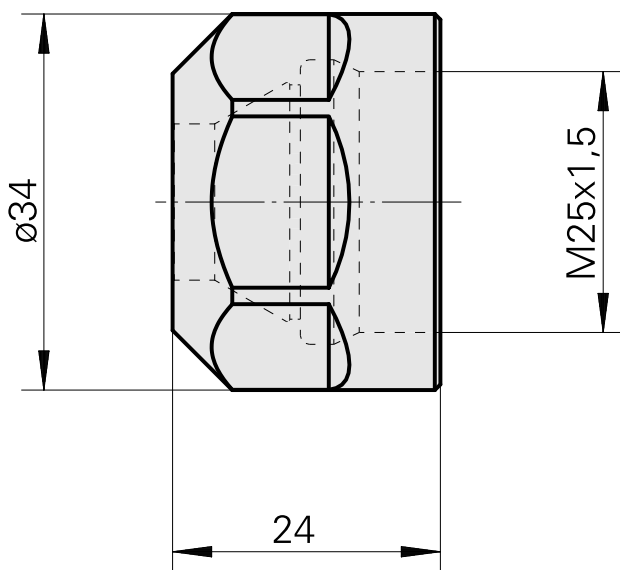

## Clamping nut, for internal cooling lubricant supply

### Technical data

TH accessories category	Clamping nut
Mounting	ER20
Collet type	ER 20
Clamping nut type	Female thread