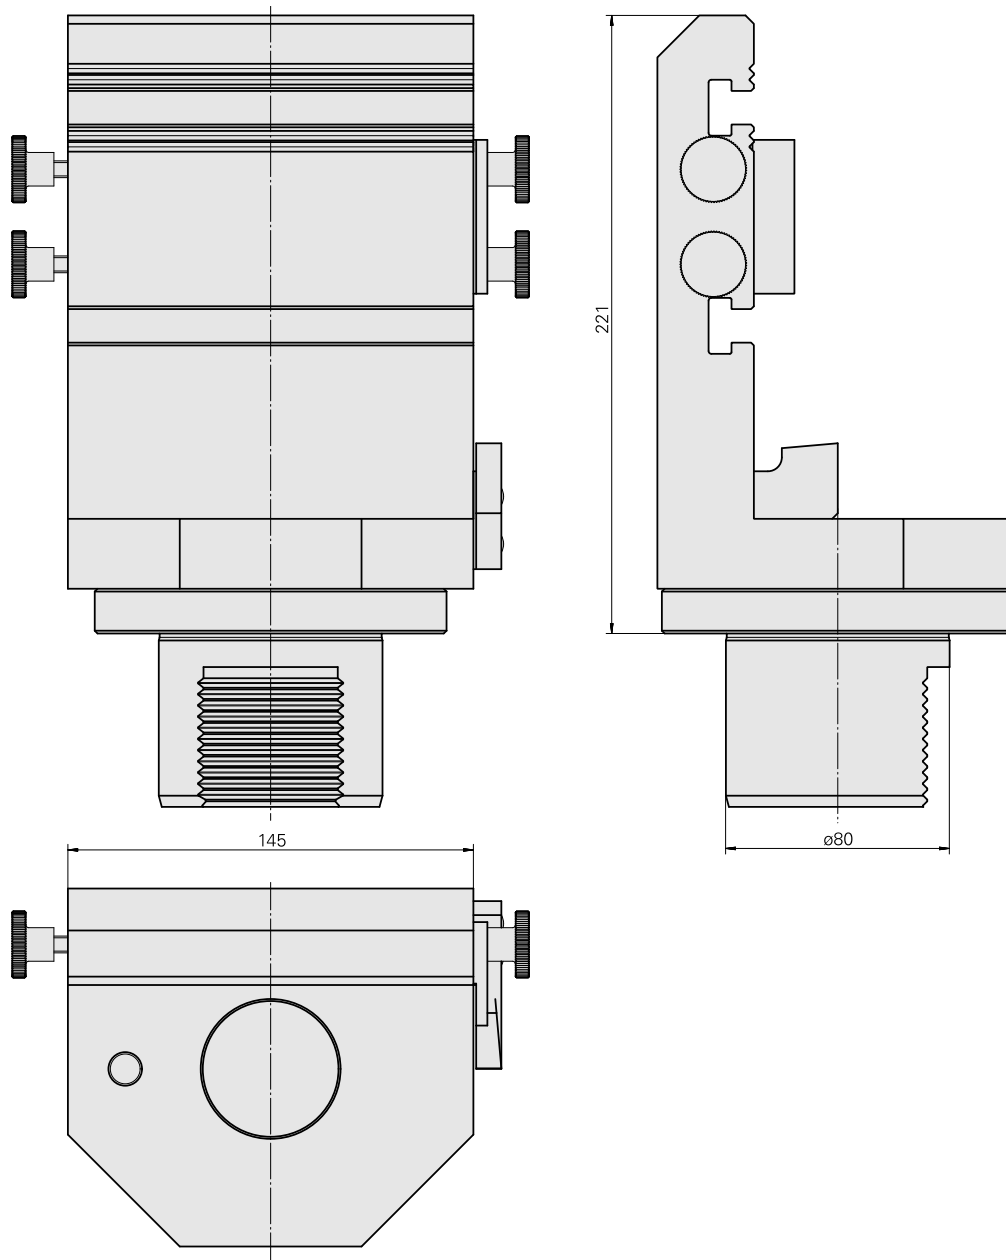

Presetting device D80/MS16 Stechschlitte

Technical data

TH accessories category

Adapter for presetting units

Mounting

D80 for presetting devices

Tool mounting

MS16 Grooving slide

[Stop bar](#)

Product ID : 10182559

Previous product ID : W00016.0131
